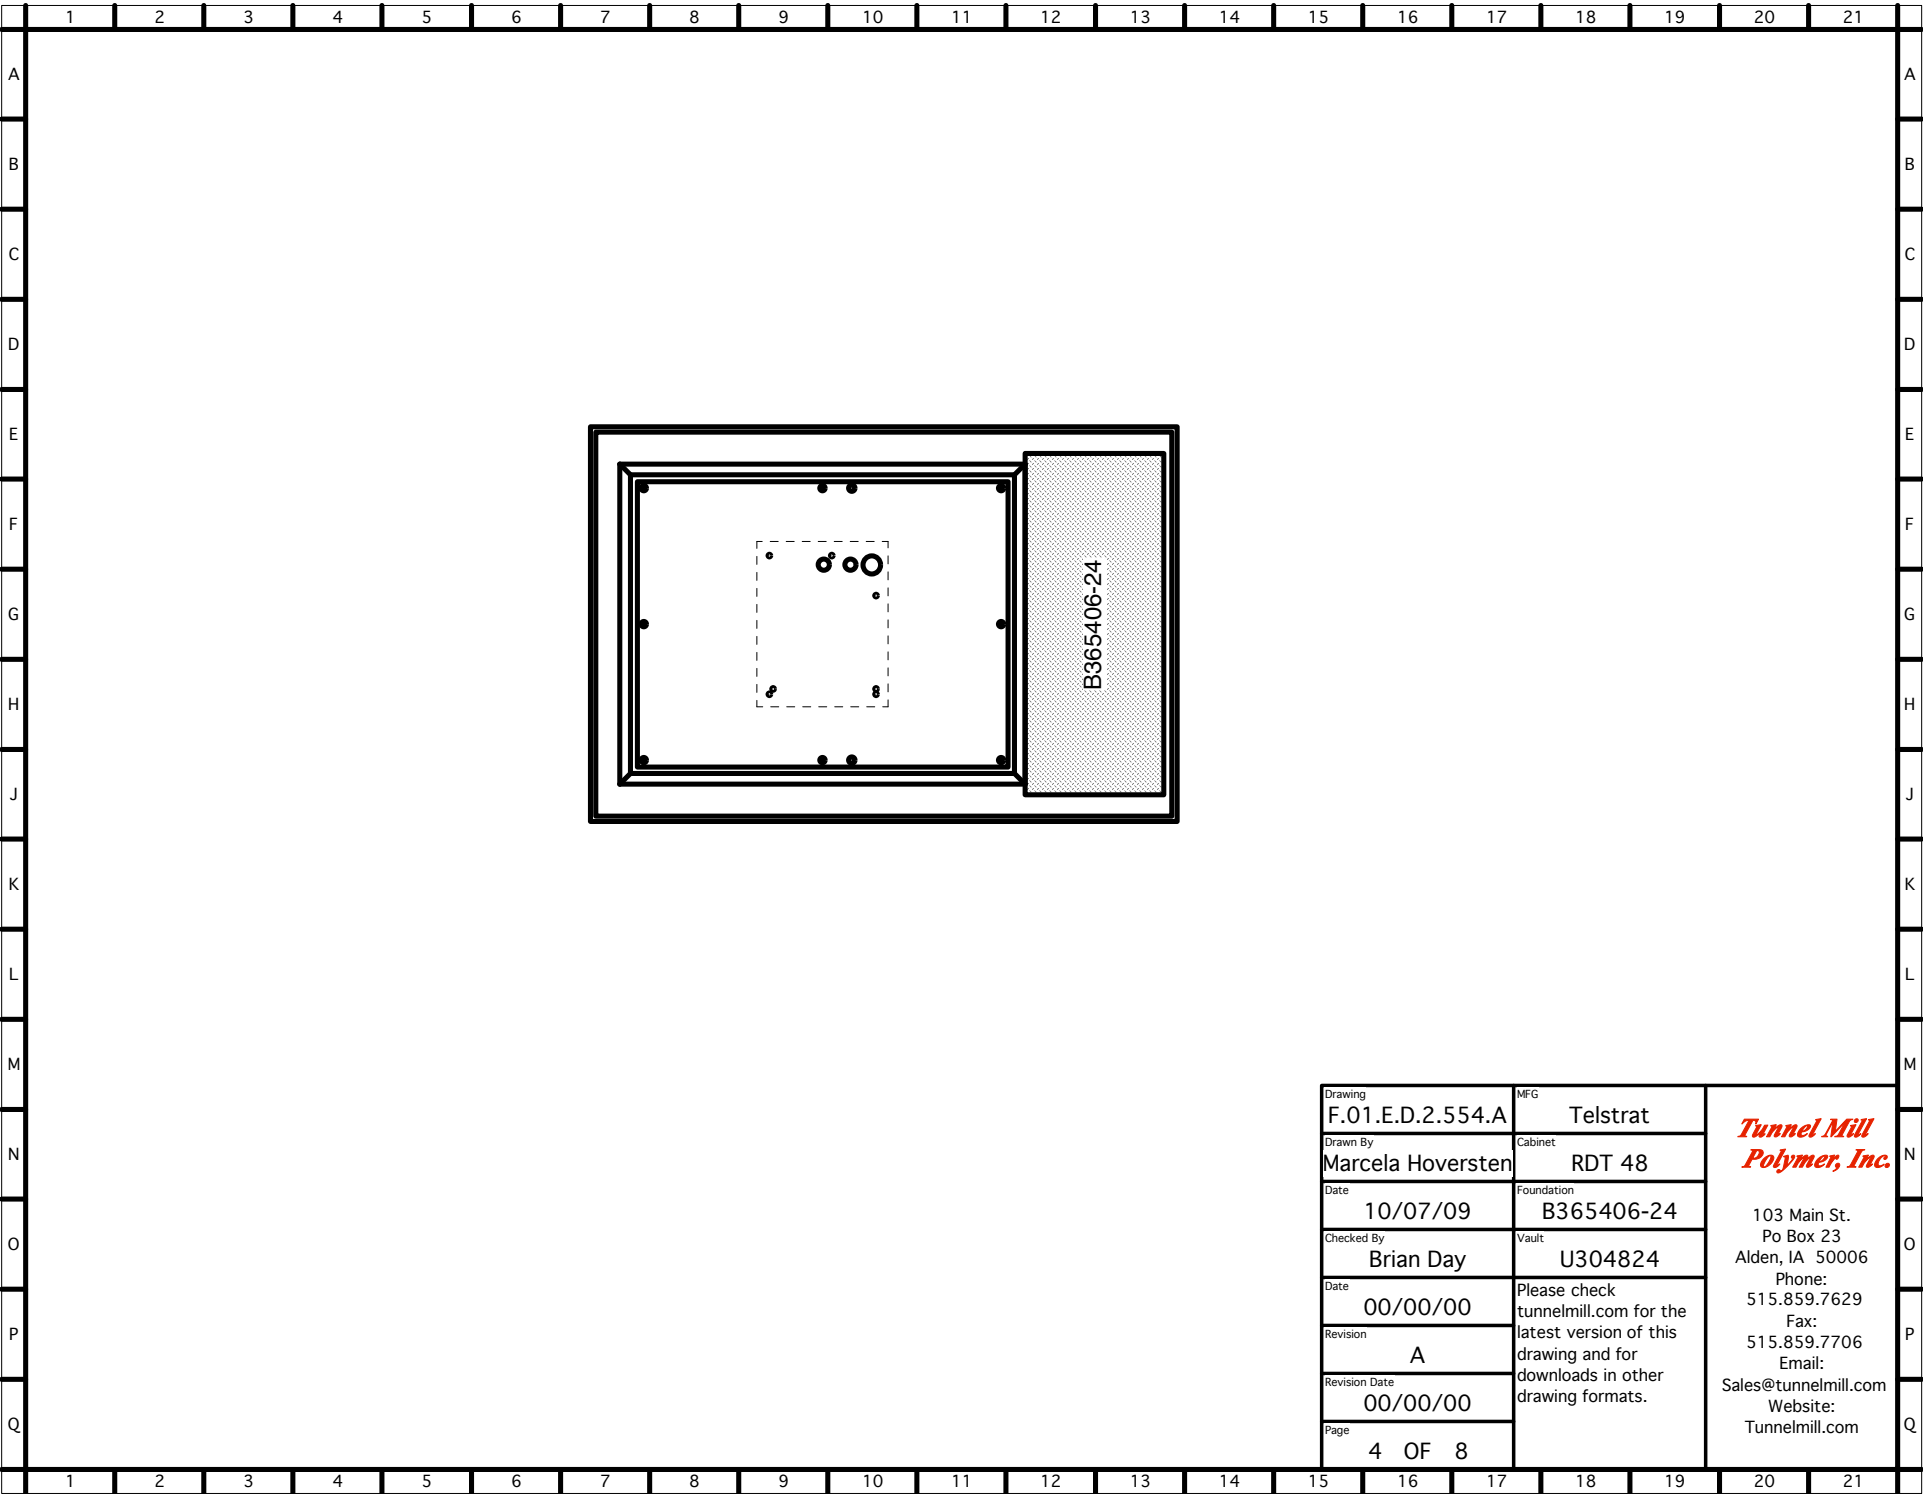

Drawing	F.01.E.D.2.554.A	MFG	Telstrat	<i>Tunnel Mill Polymer, Inc.</i> 103 Main St. Po Box 23 Alden, IA 50006 Phone: 515.859.7629 Fax: 515.859.7706 Email: Sales@tunnelmill.com Website: Tunnelmill.com
Drawn By	Marcela Hoversten	Cabinet	RDT 48	
Date	10/07/09	Foundation	B365406-24	
Checked By	Brian Day	Vault	U304824	
Date	00/00/00	Please check tunnelmill.com for the latest version of this drawing and for downloads in other drawing formats.		
Revision	A			
Revision Date	00/00/00			
Page	4 OF 8