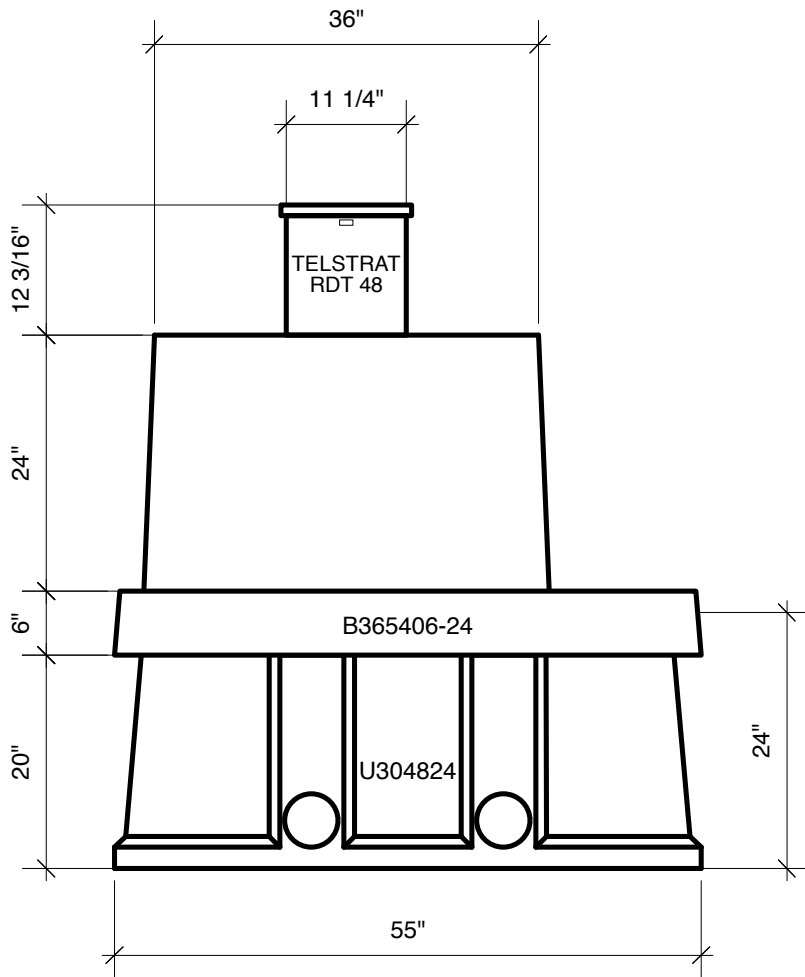

Drawing	F.01.E.D.2.554.A	MFG	Telstrat
Drawn By	Marcela Hoversten	Cabinet	RDT 48
Date	10/07/09	Foundation	B365406-24
Checked By	Brian Day	Vault	U304824
Date	00/00/00	Please check tunnelmill.com for the latest version of this drawing and for downloads in other drawing formats.	
Revision	A		
Revision Date	00/00/00		
Page	2 OF 8		