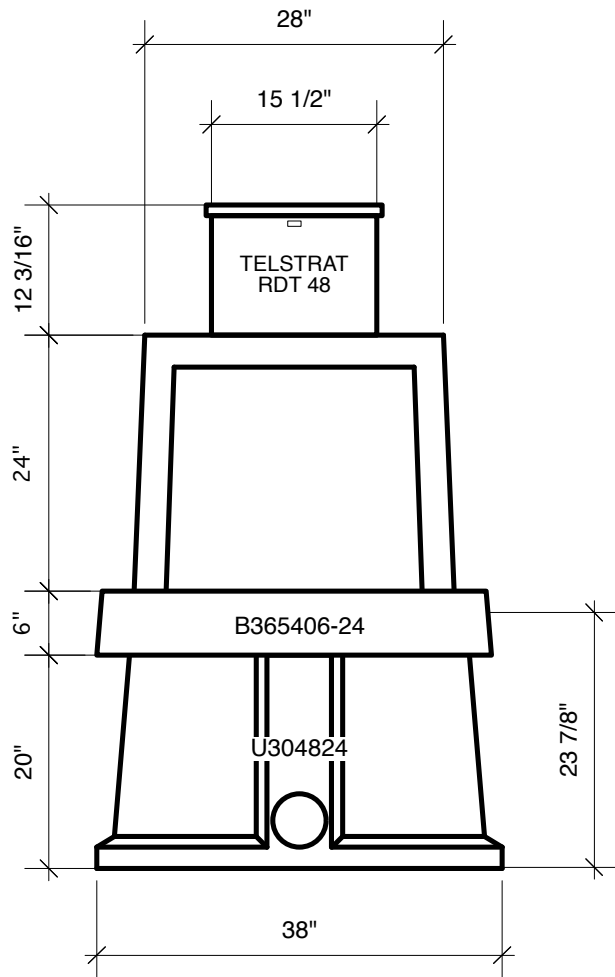

Drawing	F.01.E.D.2.554.A	MFG	Telstrat
Drawn By	Marcela Hoversten	Cabinet	RDT 48
Date	10/07/09	Foundation	B365406-24
Checked By	Brian Day	Vault	U304824
Date	00/00/00	Please check tunnelmill.com for the latest version of this drawing and for downloads in other drawing formats.	
Revision	A		
Revision Date	00/00/00		
Page	3 OF 8		

***Tunnel Mill
Polymer, Inc.***

103 Main St.
Po Box 23
Alden, IA 50006
Phone:
515.859.7629
Fax:
515.859.7706
Email:
Sales@tunnelmill.com
Website:
Tunnelmill.com