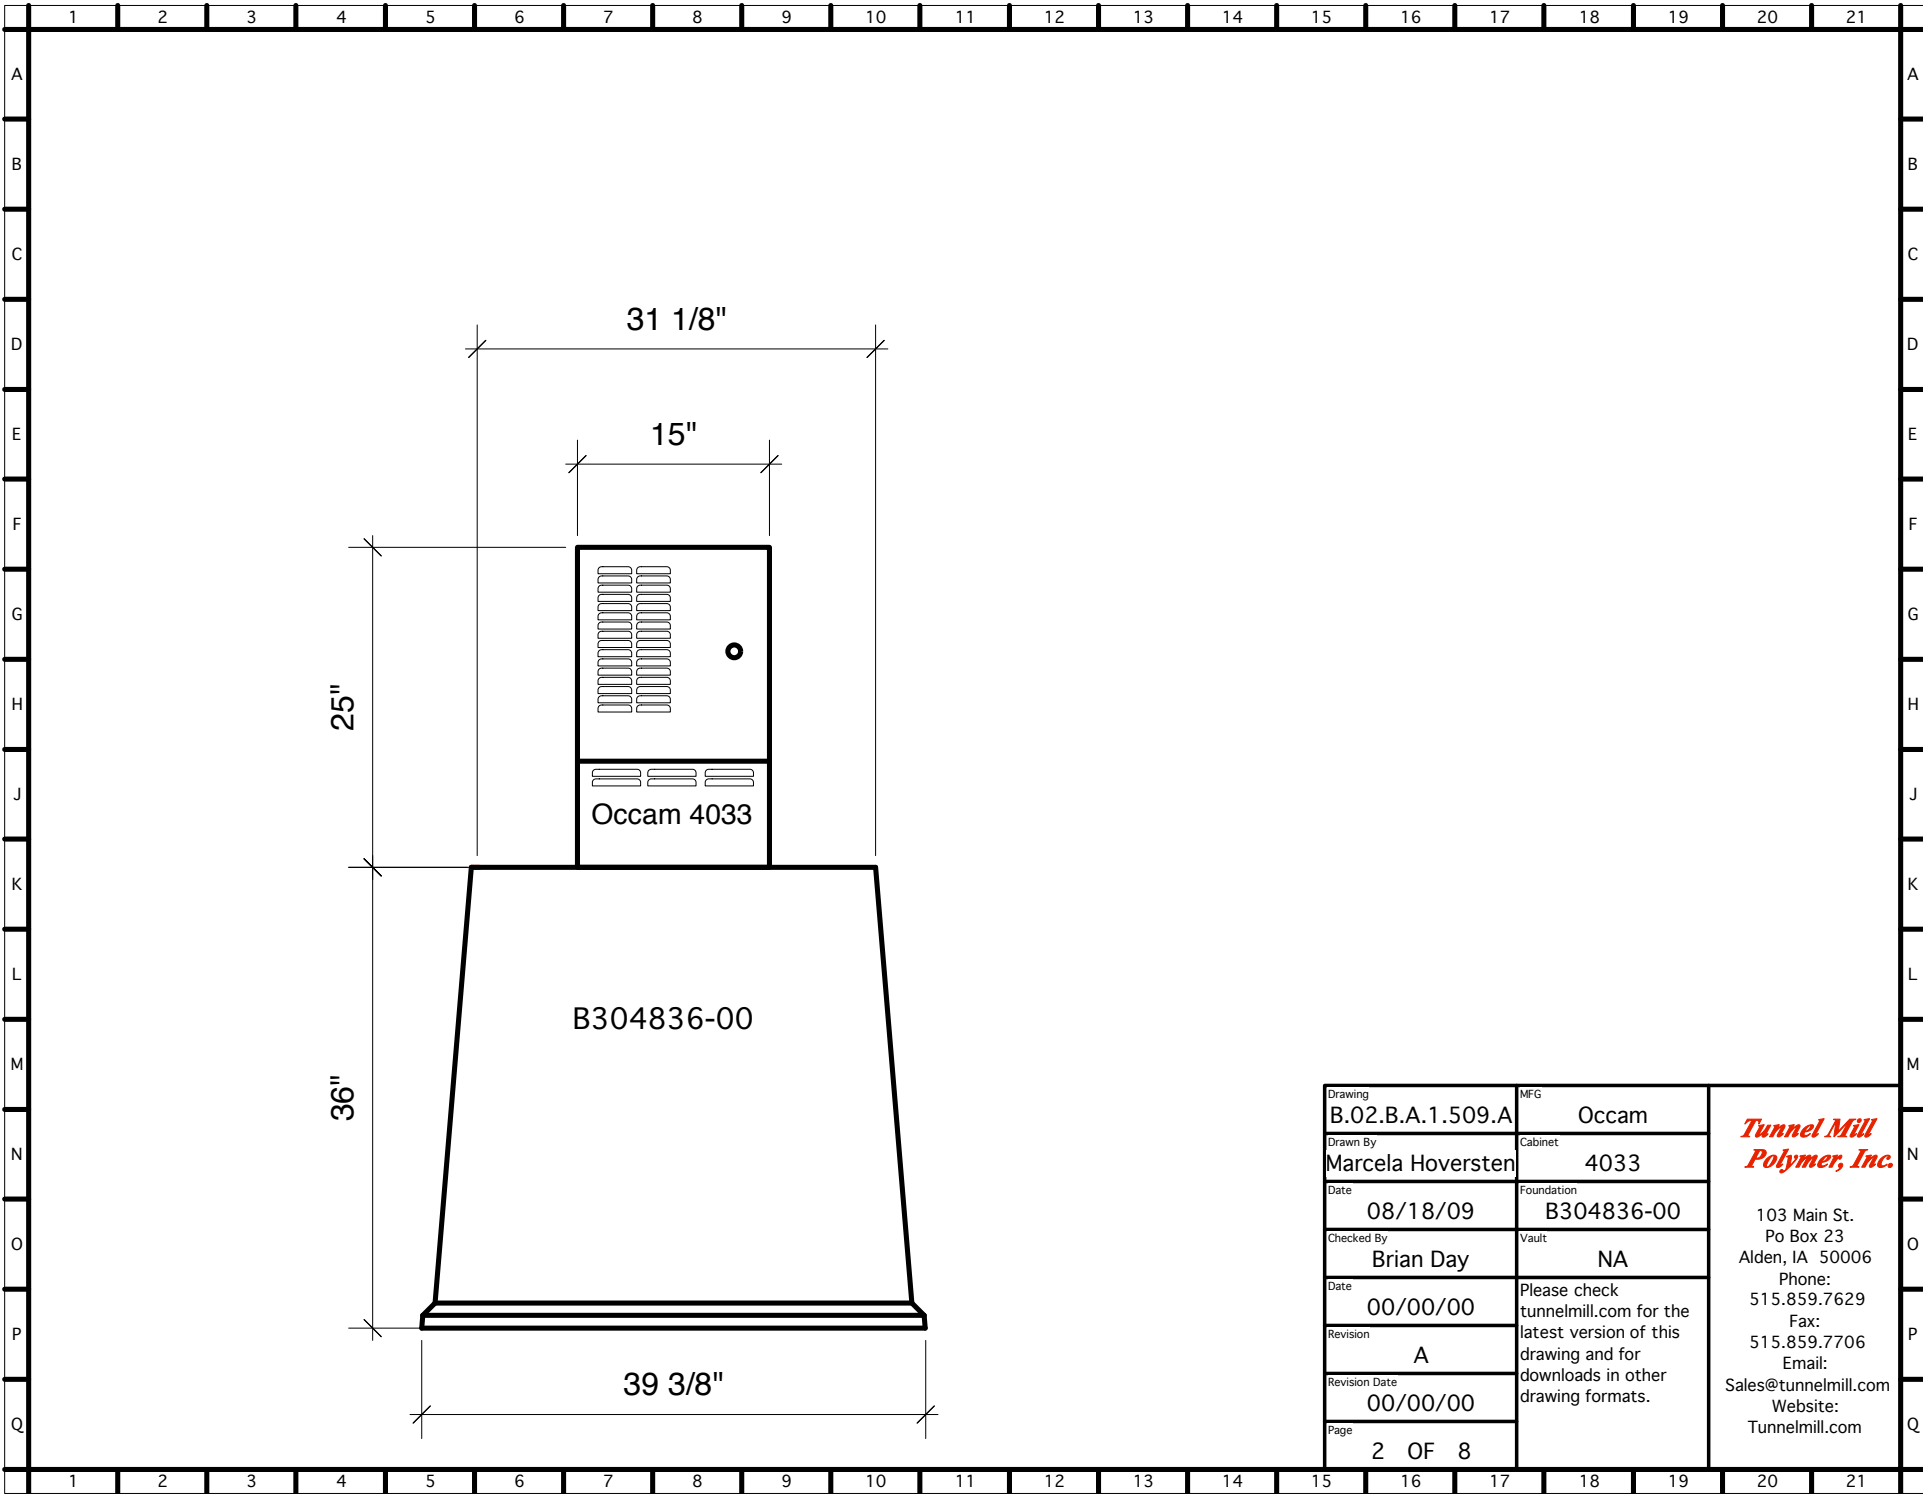

Drawing	B.02.B.A.1.509.A	MFG	Occam	<b><i>Tunnel Mill Polymer, Inc.</i></b>  103 Main St. Po Box 23 Alden, IA 50006 Phone: 515.859.7629 Fax: 515.859.7706 Email: Sales@tunnelmill.com Website: Tunnelmill.com
Drawn By	Marcela Hoversten	Cabinet	4033	
Date	08/18/09	Foundation	B304836-00	
Checked By	Brian Day	Vault	NA	
Date	00/00/00	Please check tunnelmill.com for the latest version of this drawing and for downloads in other drawing formats.		
Revision	A			
Revision Date	00/00/00			
Page	1 OF 8			