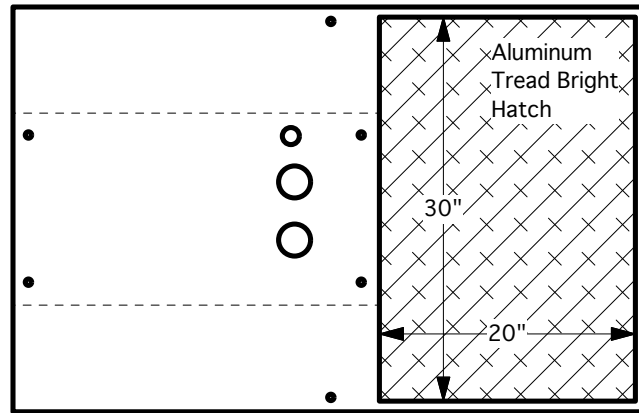

Drawing	B.02.B.A.1.509.A	MFG	Occam	<i>Tunnel Mill Polymer, Inc.</i> 103 Main St. Po Box 23 Alden, IA 50006 Phone: 515.859.7629 Fax: 515.859.7706 Email: Sales@tunnelmill.com Website: Tunnelmill.com
Drawn By	Marcela Hoversten	Cabinet	4033	
Date	08/18/09	Foundation	B304836-00	
Checked By	Brian Day	Vault	NA	
Date	00/00/00	Please check tunnelmill.com for the latest version of this drawing and for downloads in other drawing formats.		
Revision	A			
Revision Date	00/00/00			
Page	4 OF 8