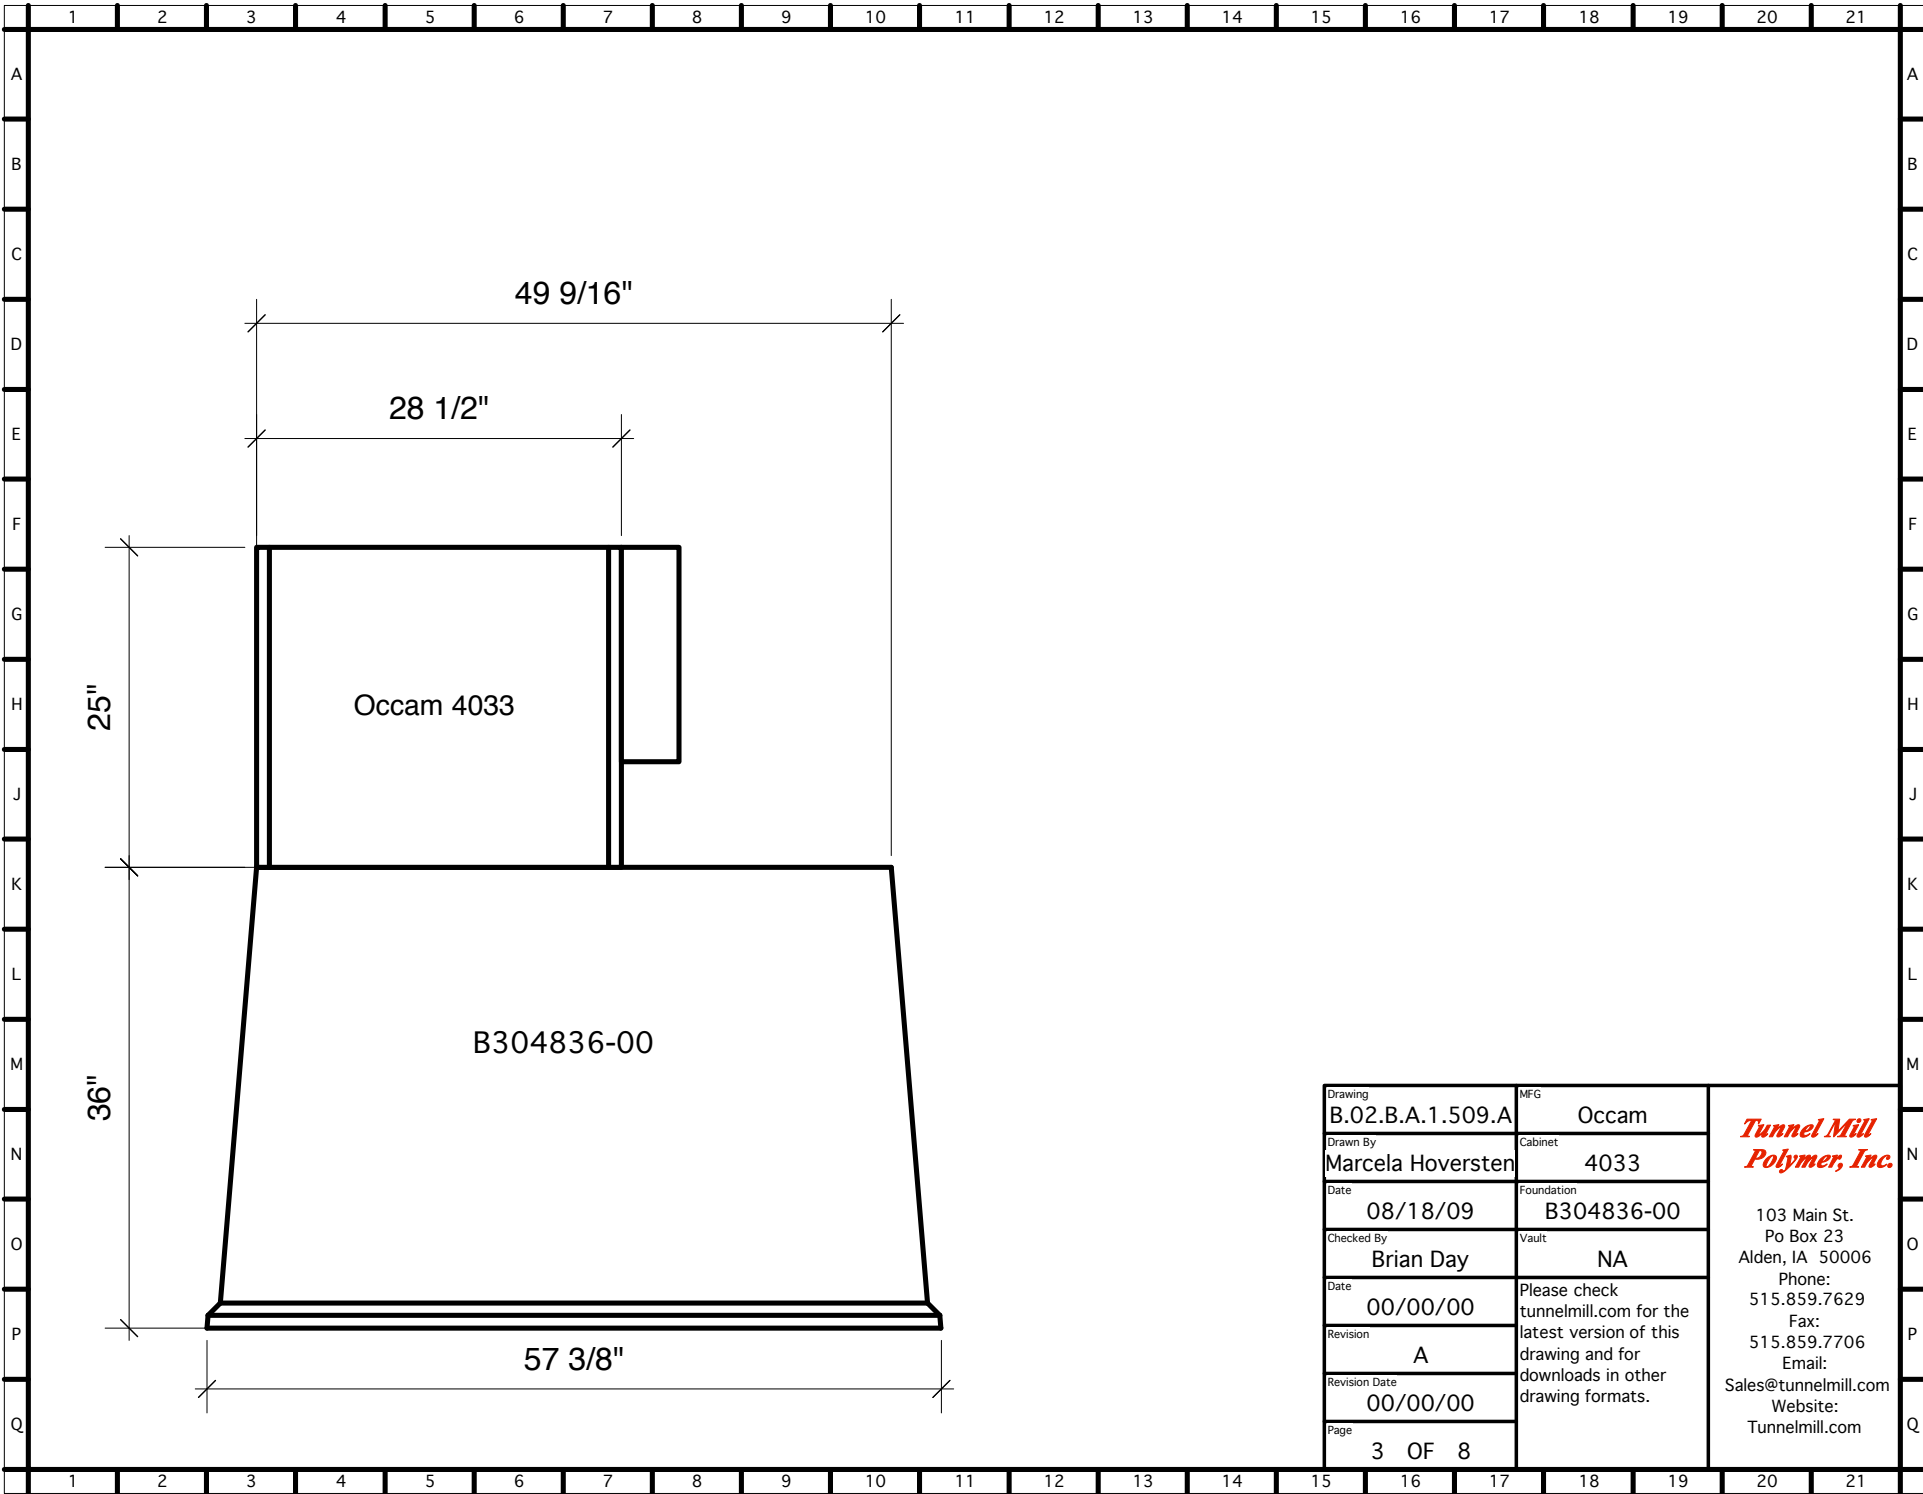

Drawing	B.02.B.A.1.509.A	MFG	Occam	<i>Tunnel Mill Polymer, Inc.</i> 103 Main St. Po Box 23 Alden, IA 50006 Phone: 515.859.7629 Fax: 515.859.7706 Email: Sales@tunnelmill.com Website: Tunnelmill.com
Drawn By	Marcela Hoversten	Cabinet	4033	
Date	08/18/09	Foundation	B304836-00	
Checked By	Brian Day	Vault	NA	
Date	00/00/00	Please check tunnelmill.com for the latest version of this drawing and for downloads in other drawing formats.		
Revision	A			
Revision Date	00/00/00			
Page	3 OF 8