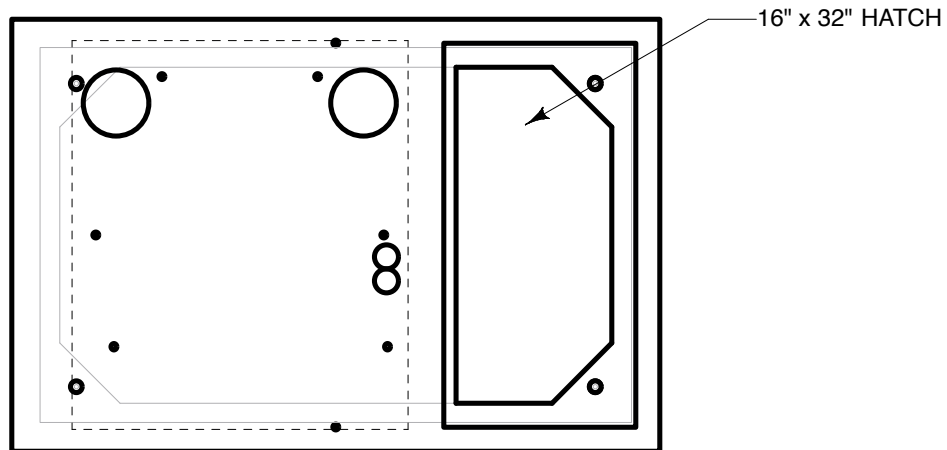

Drawing	C.02.C.E.2.243.A	MFG	ICBS	<i>Tunnel Mill Polymer, Inc.</i> 103 Main St. Po Box 23 Alden, IA 50006 Phone: 515.859.7629 Fax: 515.859.7706 Email: Sales@tunnelmill.com Website: Tunnelmill.com
Drawn By	Marcela Hoversten	Cabinet	RC-400e	
Date	05/14/10	Foundation	B365406-00	
Checked By	Brian Day	Vault	U304836	
Date	00/00/00	Please check tunnelmill.com for the latest version of this drawing and for downloads in other drawing formats.		
Revision	A			
Revision Date	00/00/00			
Page	4 OF 8