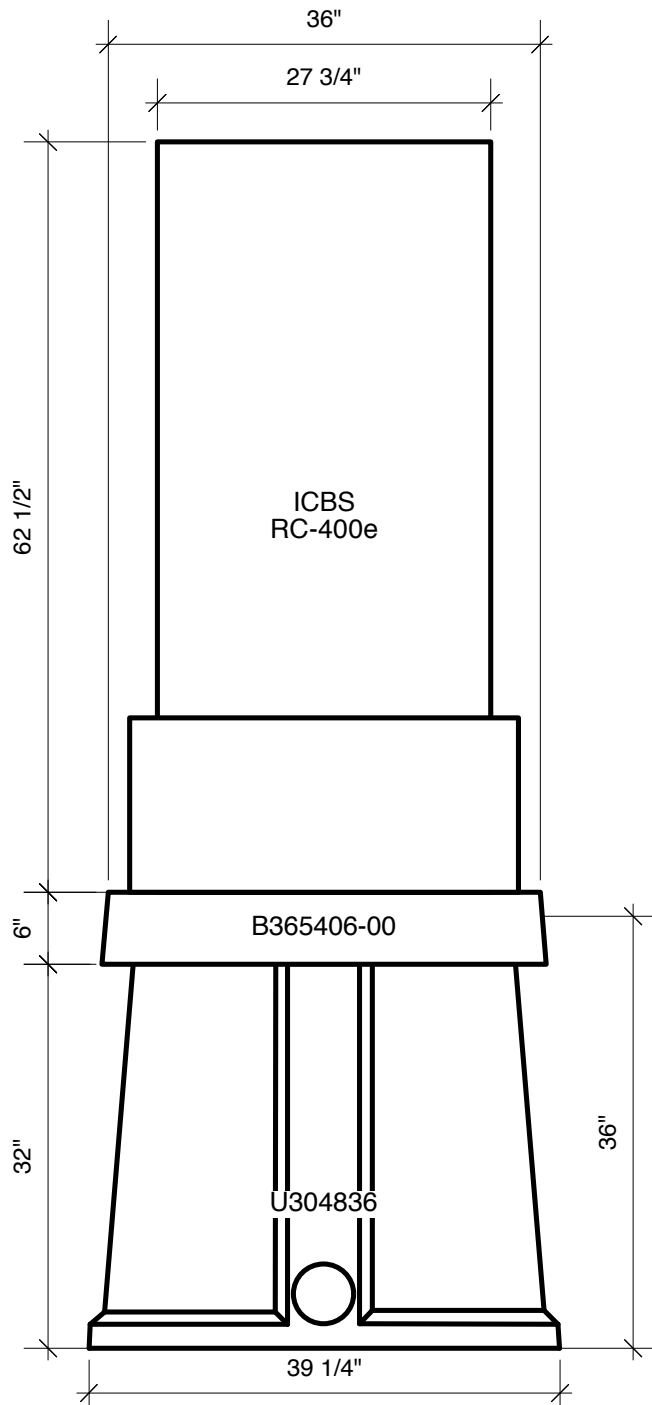

Drawing	C.02.C.E.2.243.A	MFG	ICBS	<i>Tunnel Mill Polymer, Inc.</i> 103 Main St. Po Box 23 Alden, IA 50006 Phone: 515.859.7629 Fax: 515.859.7706 Email: Sales@tunnelmill.com Website: Tunnelmill.com
Drawn By	Marcela Hoversten	Cabinet	RC-400e	
Date	05/14/10	Foundation	B365406-00	
Checked By	Brian Day	Vault	U304836	
Date	00/00/00	Please check tunnelmill.com for the latest version of this drawing and for downloads in other drawing formats.		
Revision	A			
Revision Date	00/00/00			
Page	3 OF 8