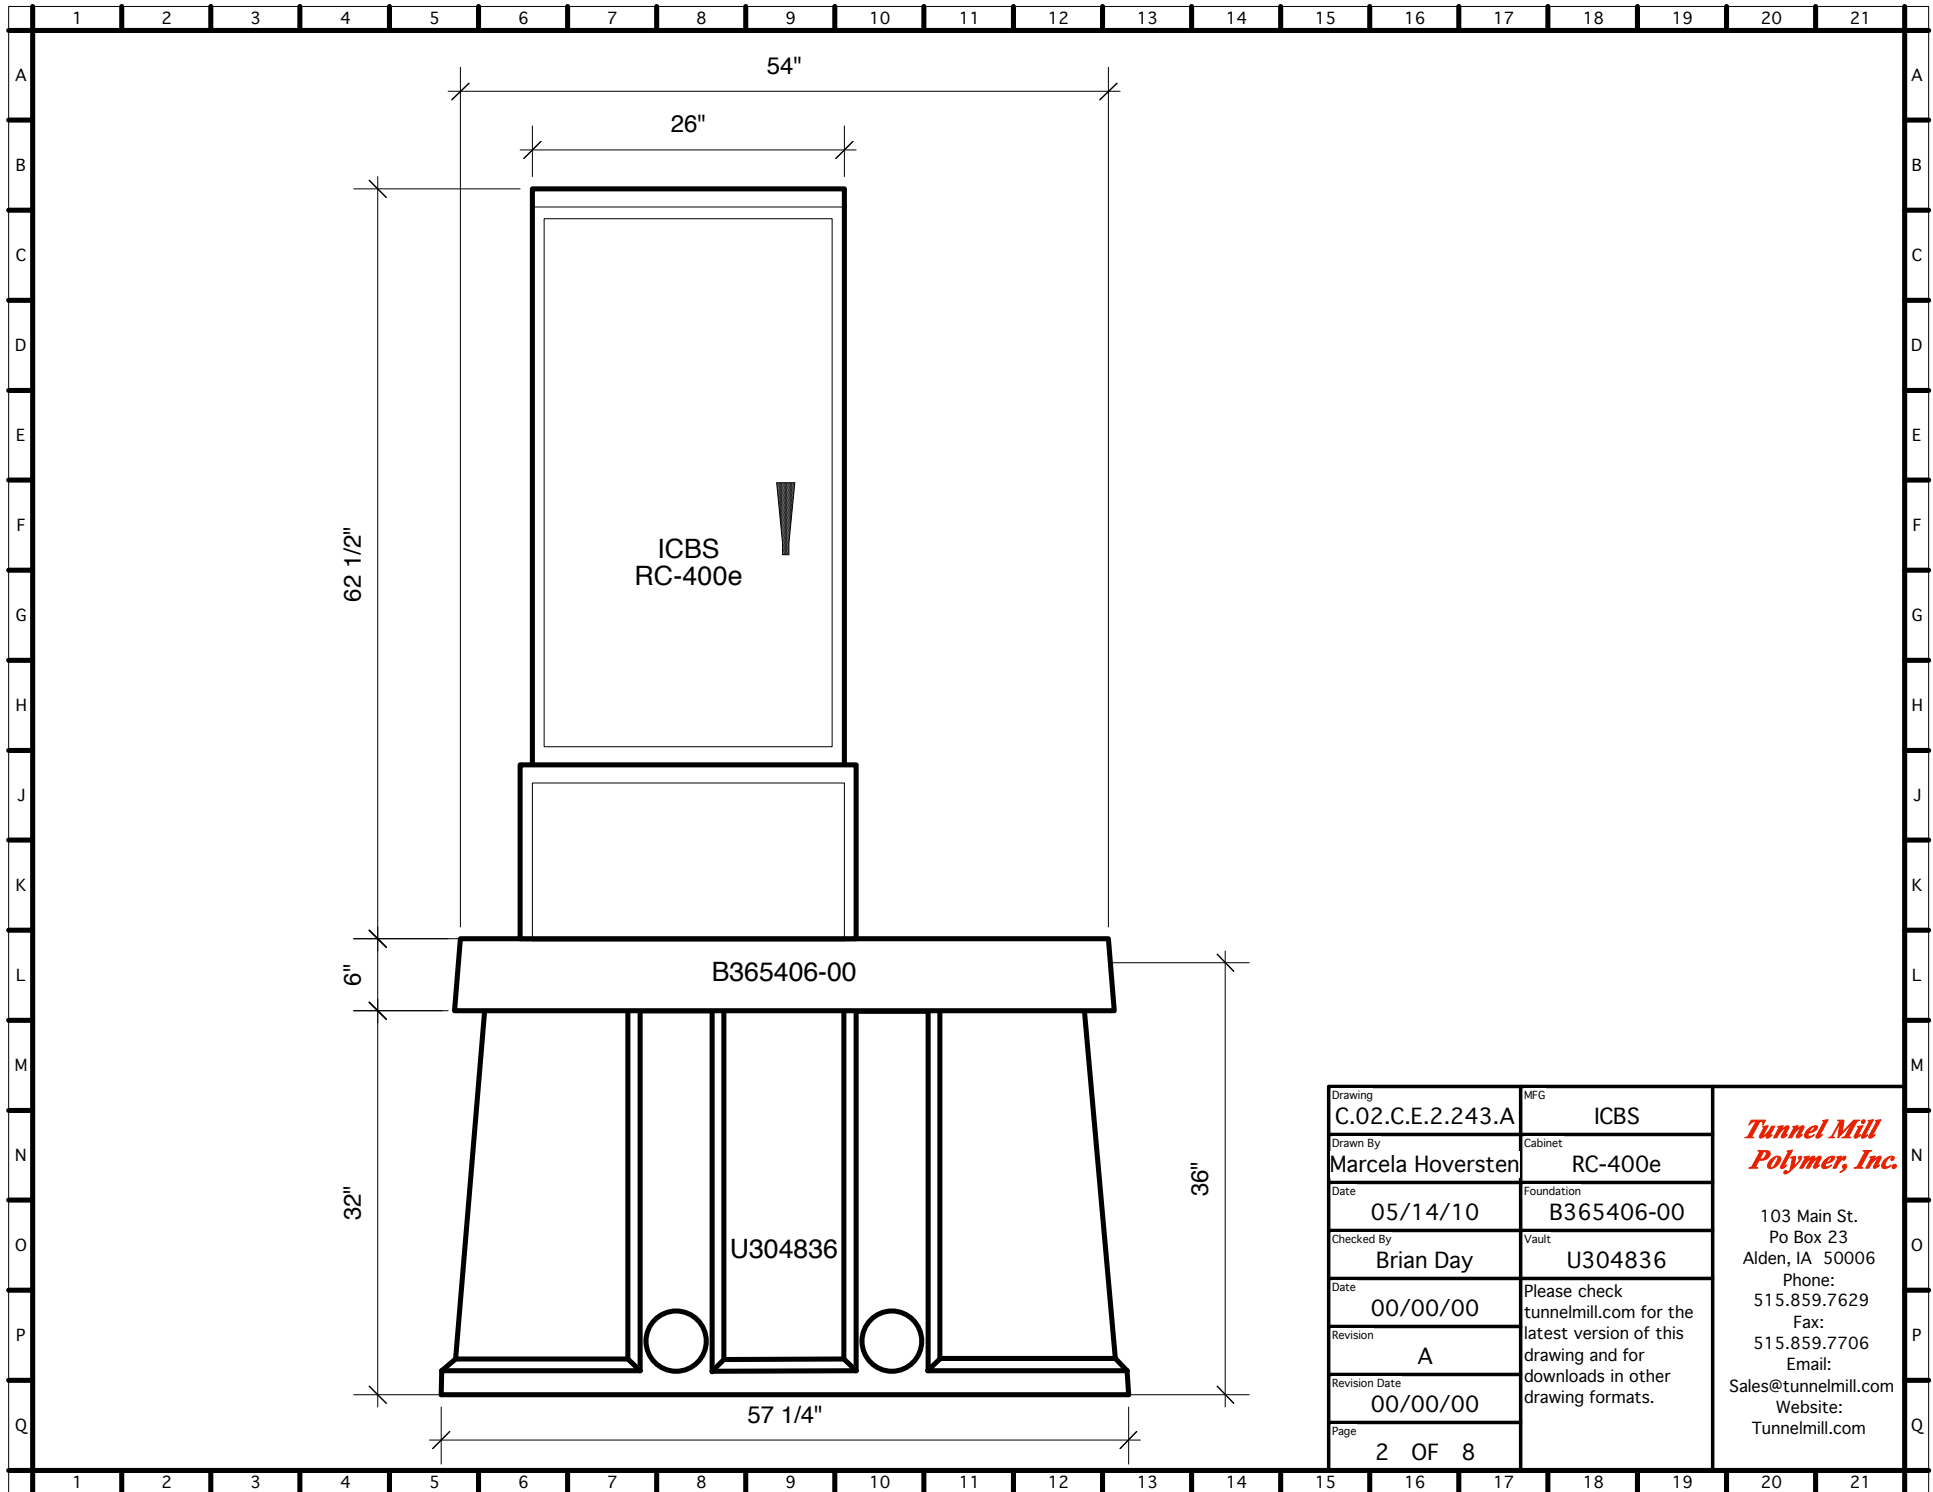

Drawing C.02.C.E.2.243.A	MFG ICBS
Drawn By Marcela Hoversten	Cabinet RC-400e
Date 05/14/10	Foundation B365406-00
Checked By Brian Day	Vault U304836
Date 00/00/00	Please check tunnelmill.com for the latest version of this drawing and for downloads in other drawing formats.
Revision A	
Revision Date 00/00/00	
Page 2 OF 8	