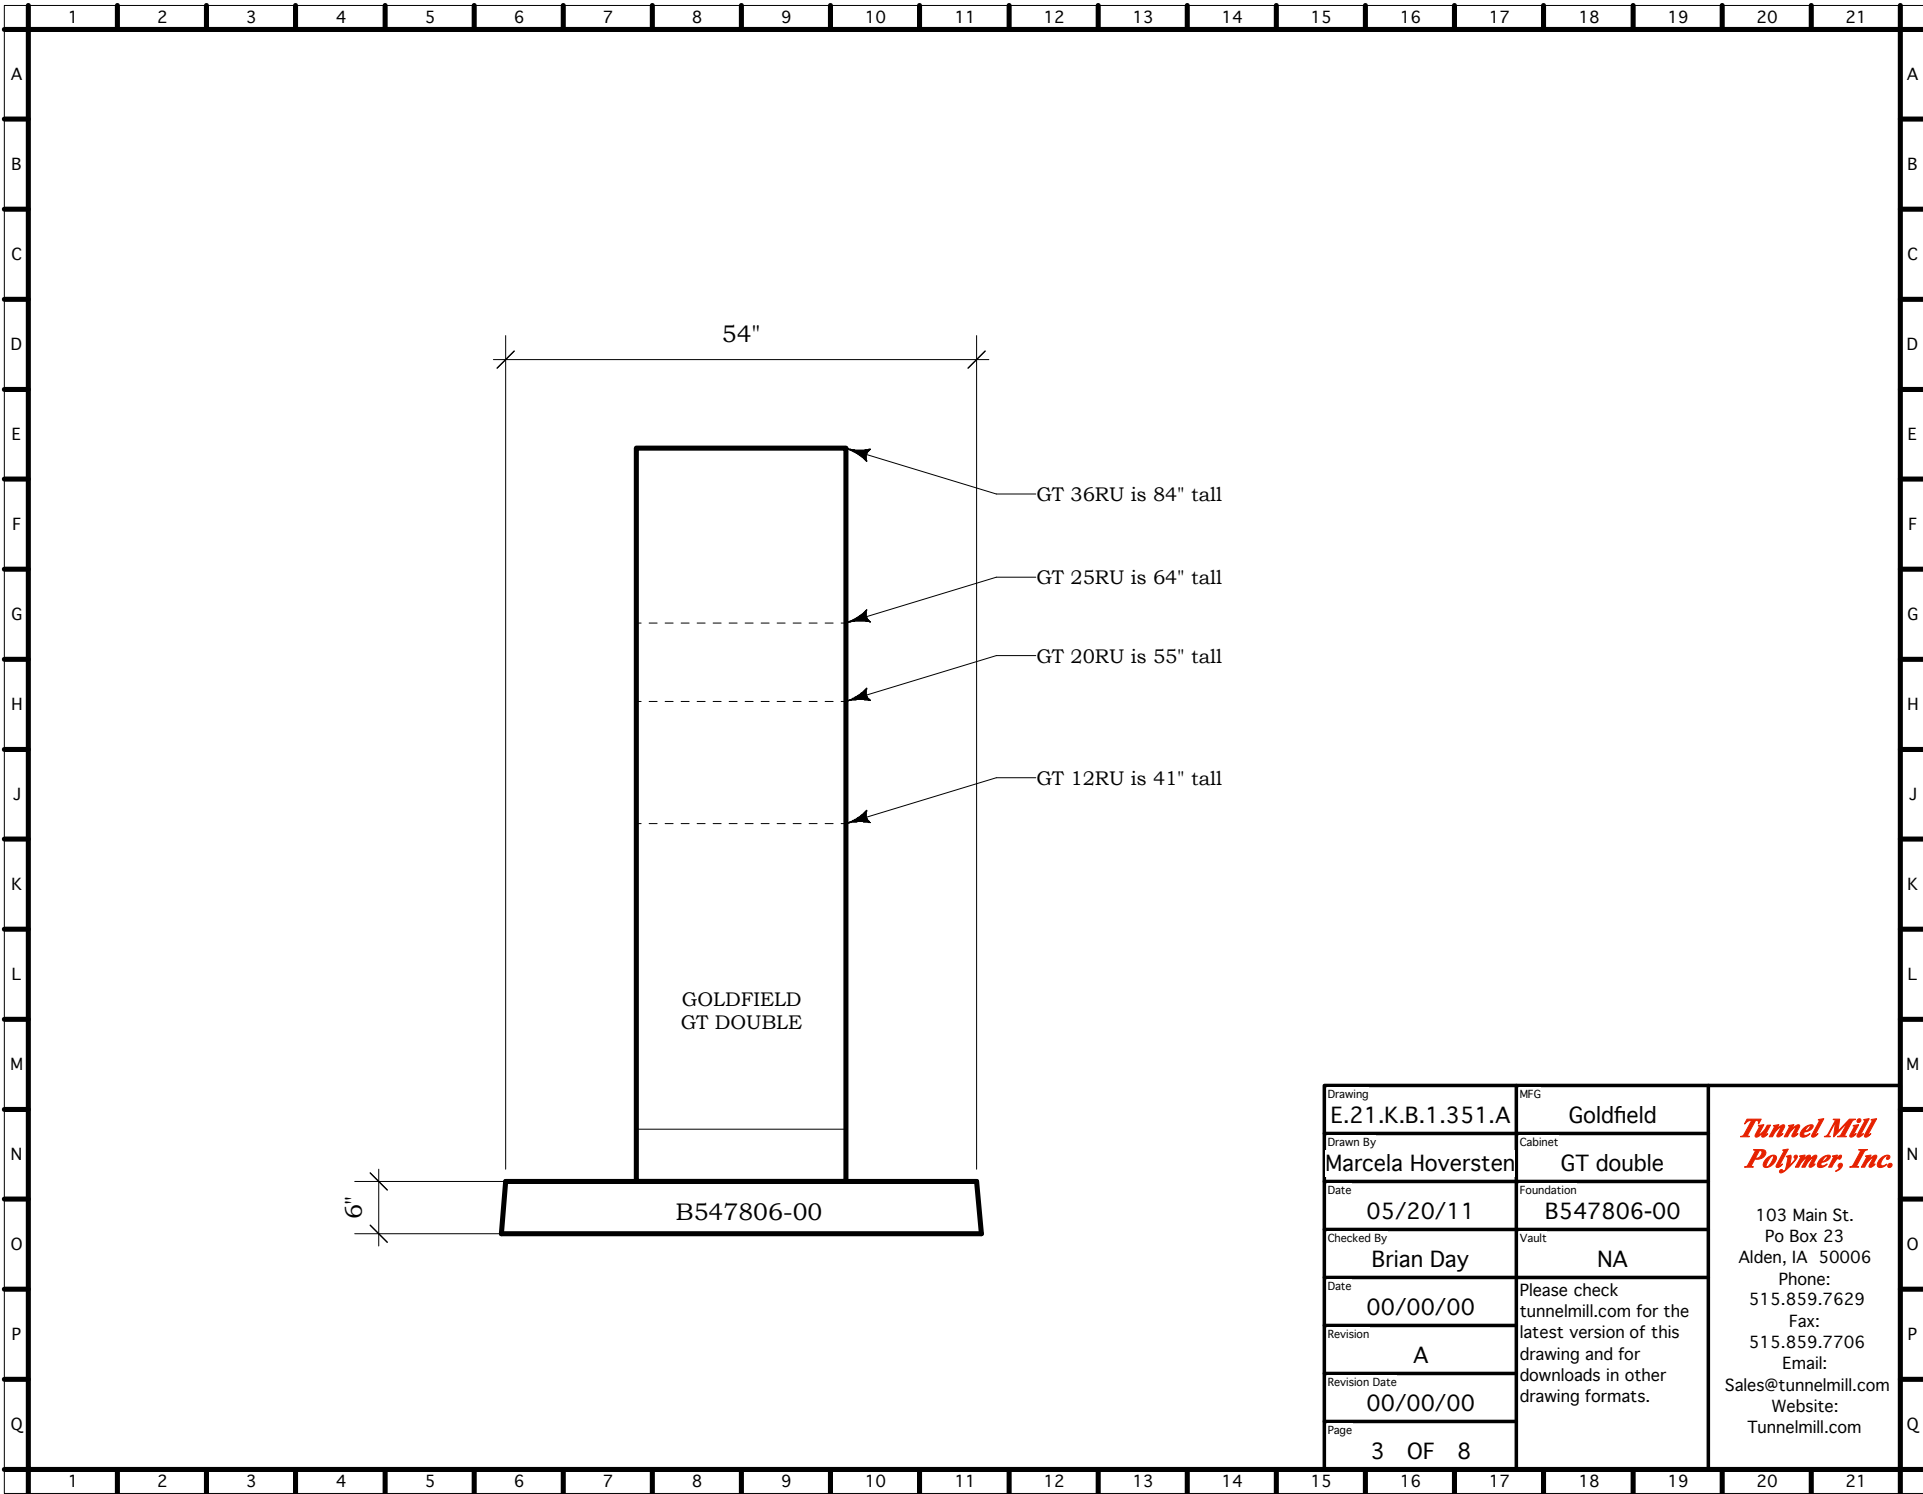

Drawing	E.21.K.B.1.351.A	MFG	Goldfield
Drawn By	Marcela Hoversten	Cabinet	GT double
Date	05/20/11	Foundation	B547806-00
Checked By	Brian Day	Vault	NA
Date	00/00/00	Please check tunnelmill.com for the latest version of this drawing and for downloads in other drawing formats.	
Revision	A		
Revision Date	00/00/00		
Page	3 OF 8		

***Tunnel Mill
Polymer, Inc.***

103 Main St.
Po Box 23
Alden, IA 50006
Phone:
515.859.7629
Fax:
515.859.7706
Email:
Sales@tunnelmill.com
Website:
Tunnelmill.com