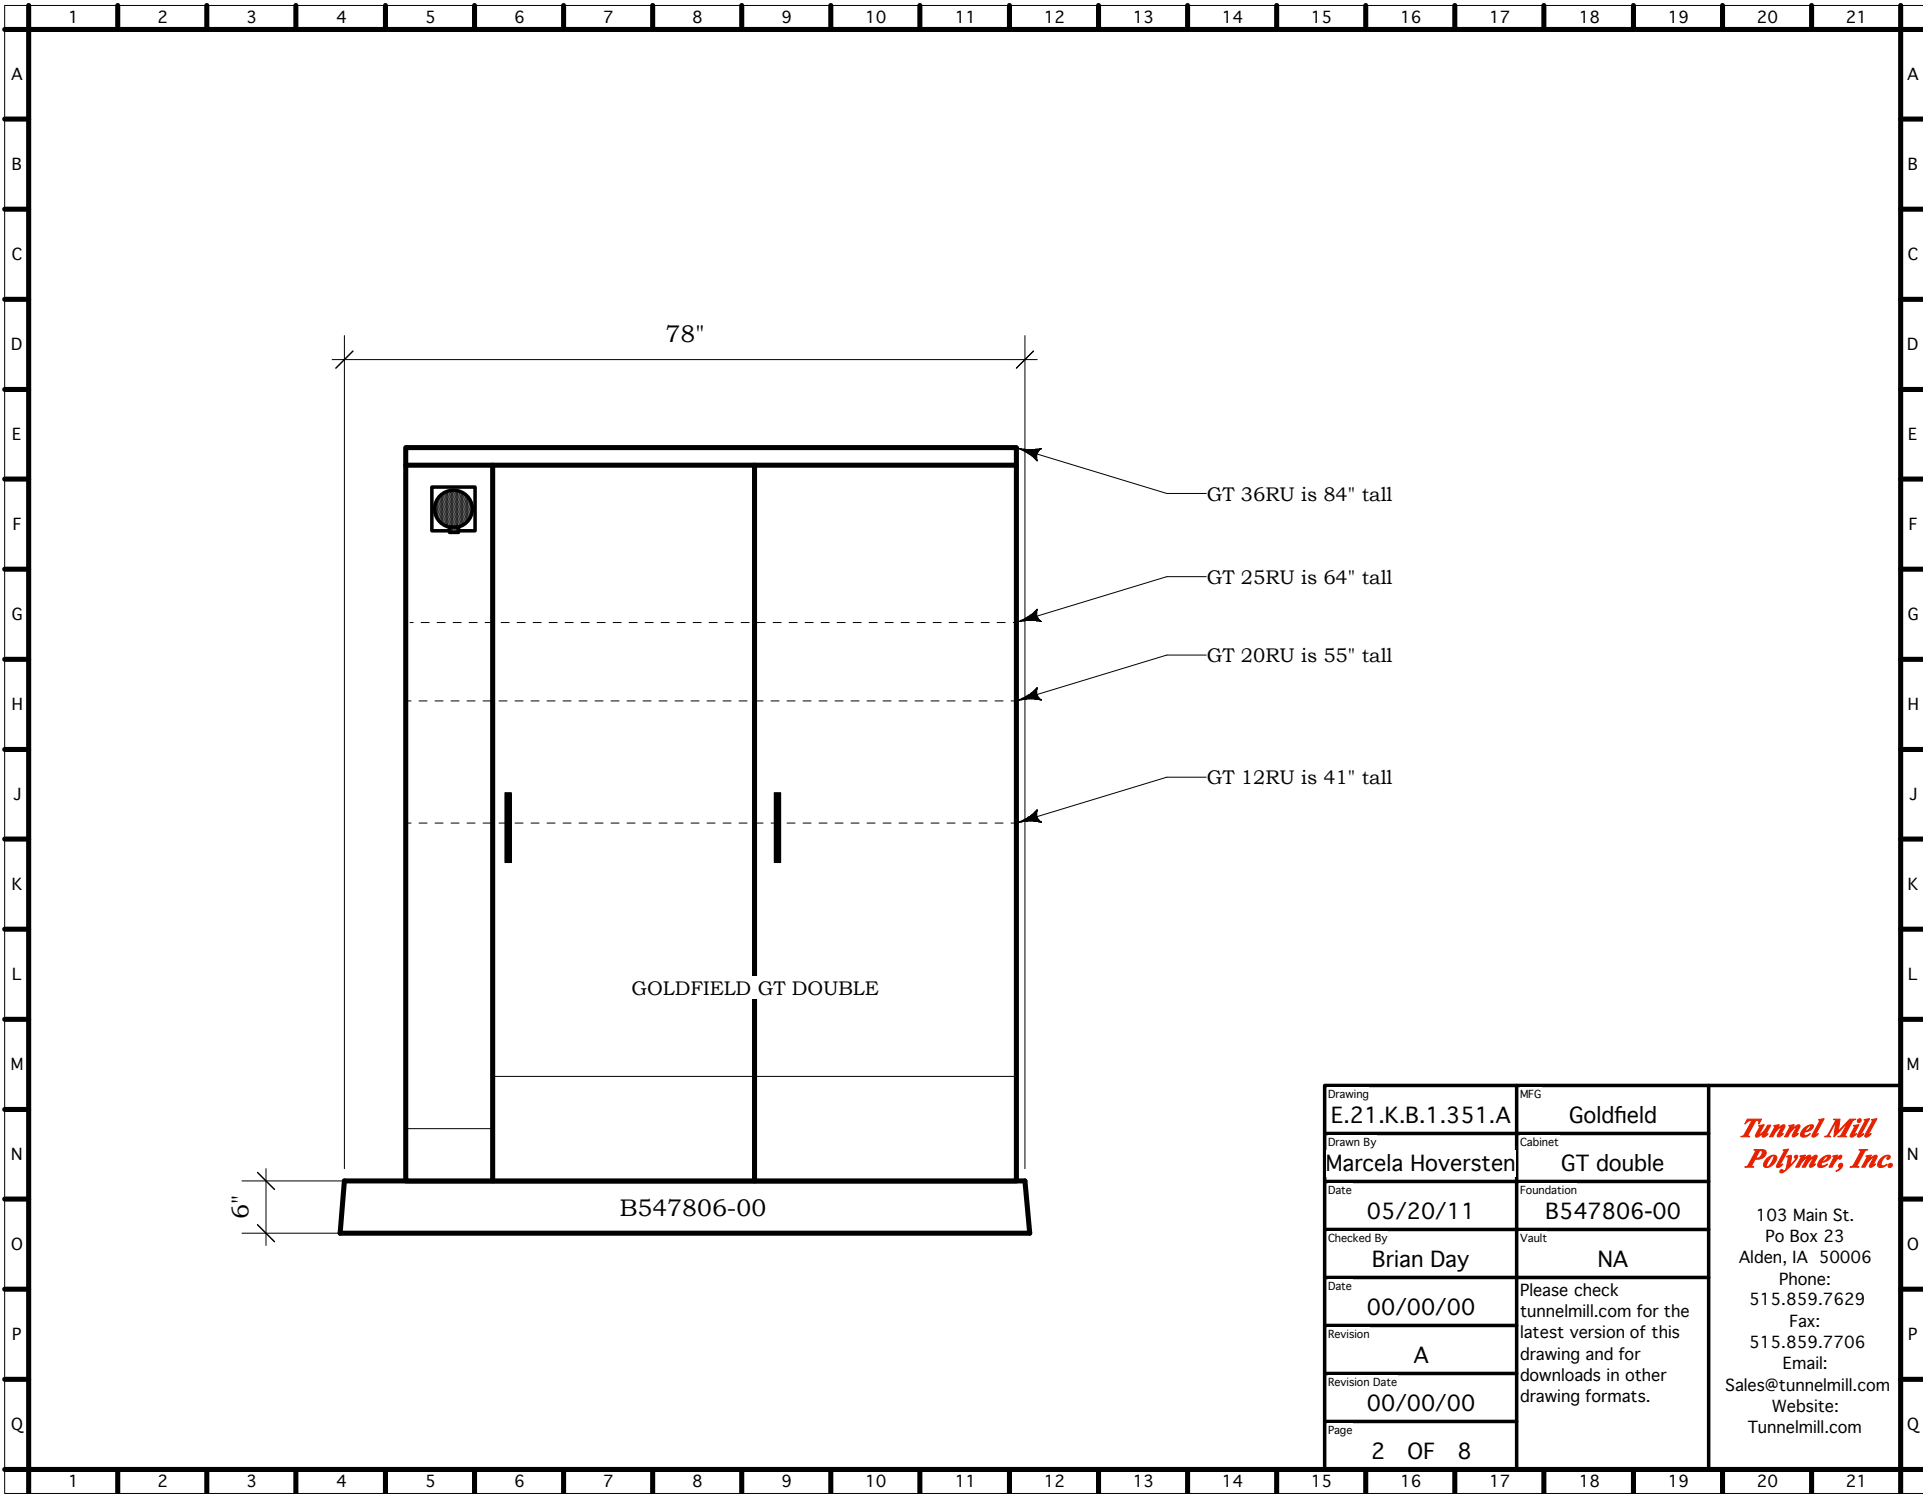

Drawing	E.21.K.B.1.351.A	MFG	Goldfield
Drawn By	Marcela Hoversten	Cabinet	GT double
Date	05/20/11	Foundation	B547806-00
Checked By	Brian Day	Vault	NA
Date	00/00/00	Please check tunnelmill.com for the latest version of this drawing and for downloads in other drawing formats.	
Revision	A		
Revision Date	00/00/00		
Page	2 OF 8		