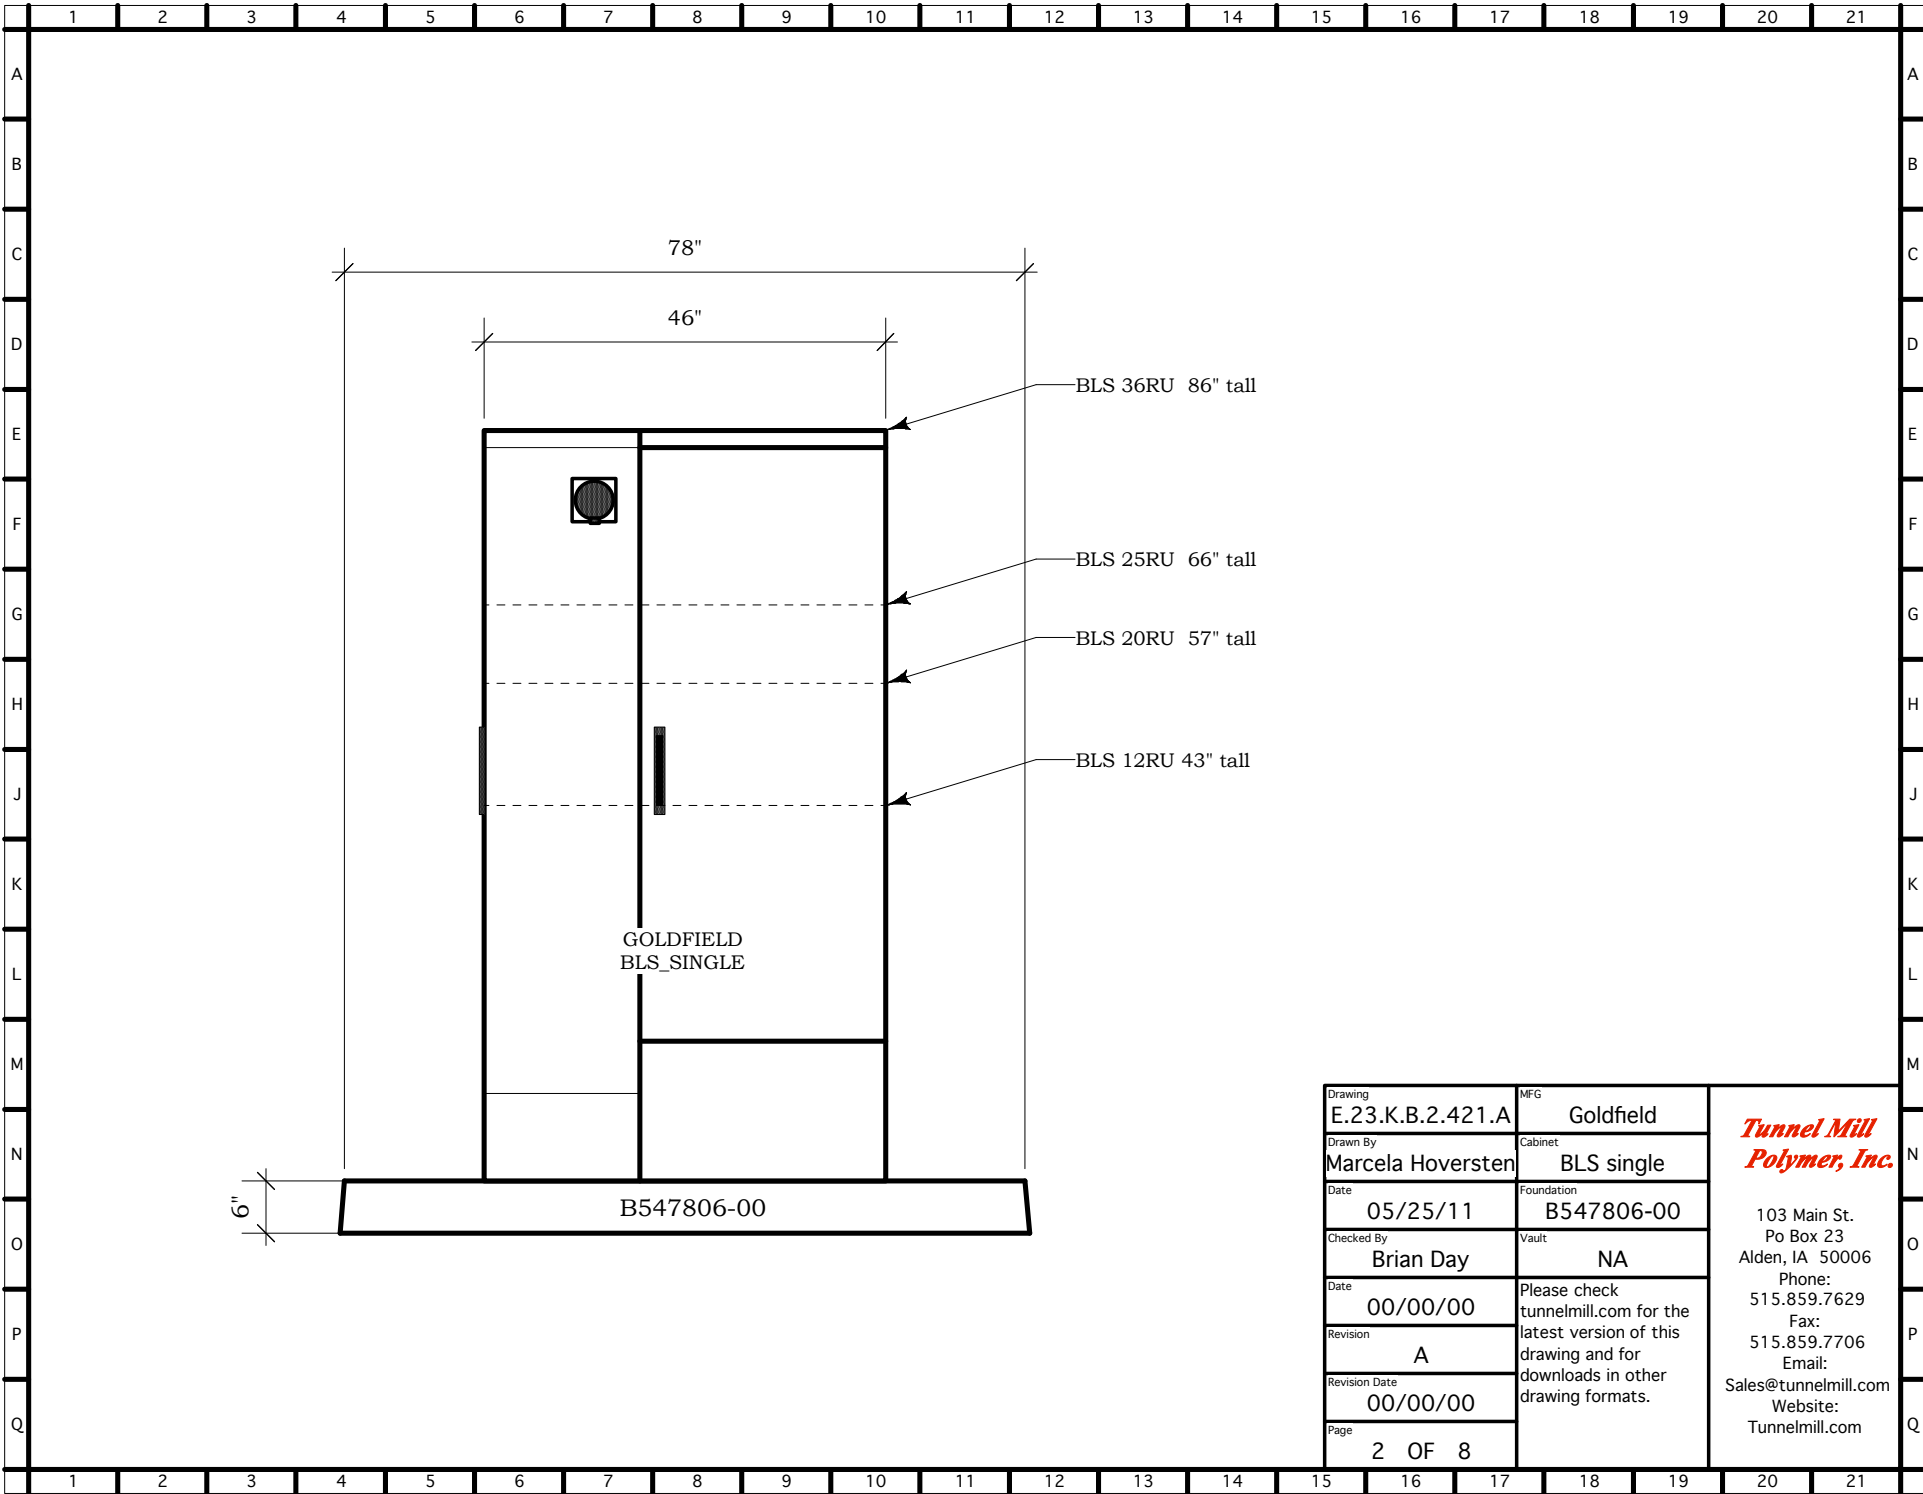

Drawing	E.23.K.B.2.421.A	MFG	Goldfield
Drawn By	Marcela Hoversten	Cabinet	BLS single
Date	05/25/11	Foundation	B547806-00
Checked By	Brian Day	Vault	NA
Date	00/00/00	Please check tunnelmill.com for the latest version of this drawing and for downloads in other drawing formats.	
Revision	A		
Revision Date	00/00/00		
Page	2 OF 8		