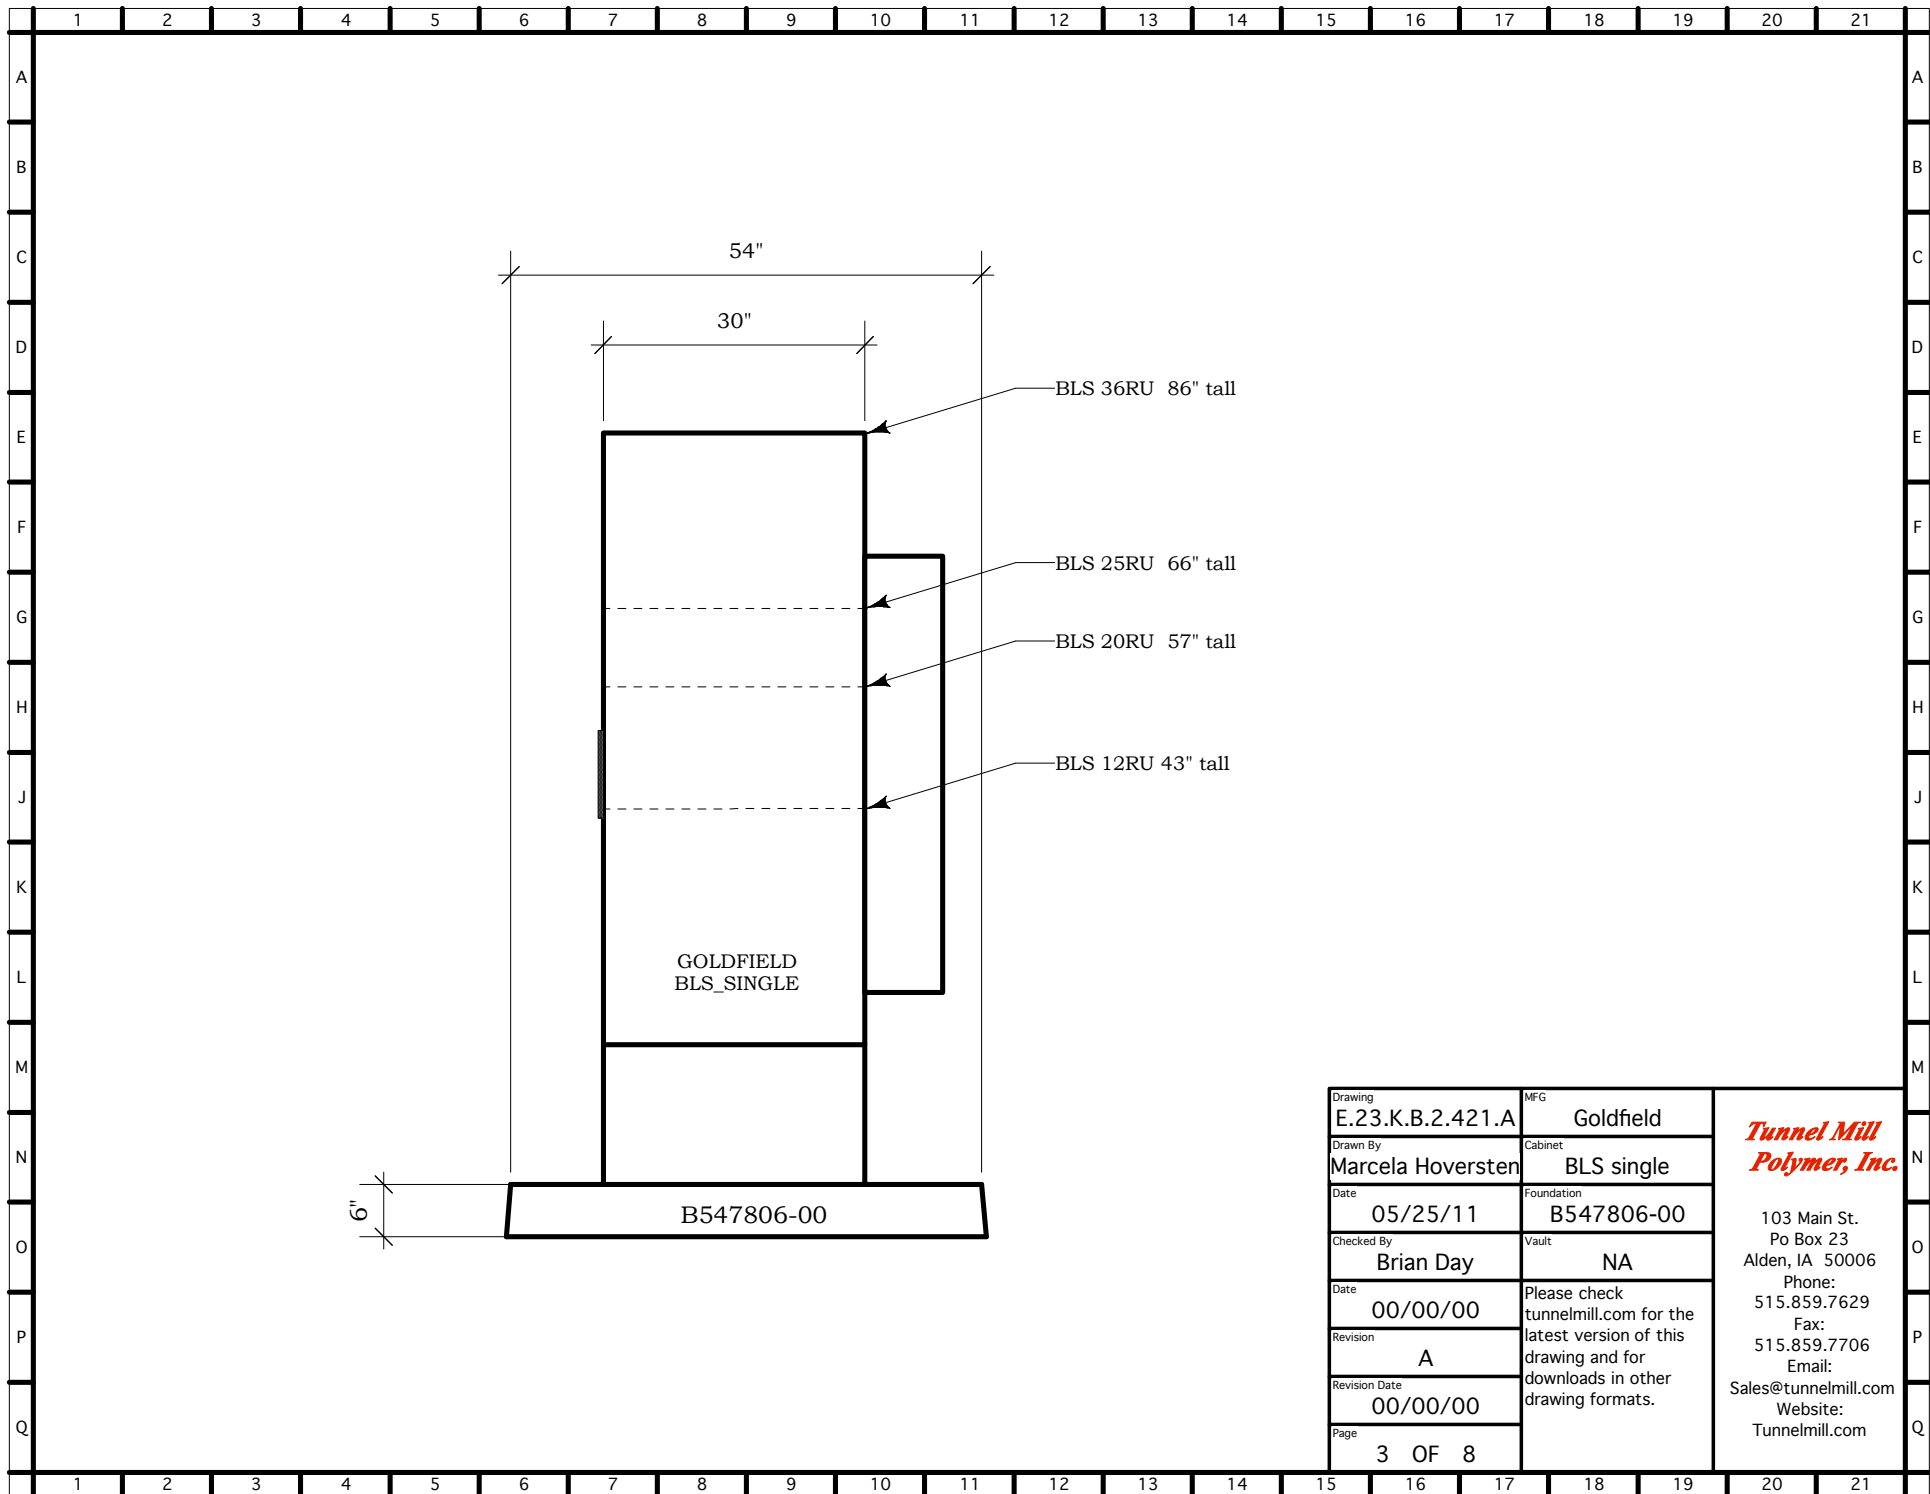

Drawing	E.23.K.B.2.421.A	MFG	Goldfield	<i>Tunnel Mill Polymer, Inc.</i> 103 Main St. Po Box 23 Alden, IA 50006 Phone: 515.859.7629 Fax: 515.859.7706 Email: Sales@tunnelmill.com Website: Tunnelmill.com
Drawn By	Marcela Hoversten	Cabinet	BLS single	
Date	05/25/11	Foundation	B547806-00	
Checked By	Brian Day	Vault	NA	
Date	00/00/00	Please check tunnelmill.com for the latest version of this drawing and for downloads in other drawing formats.		
Revision	A			
Revision Date	00/00/00			
Page	3 OF 8