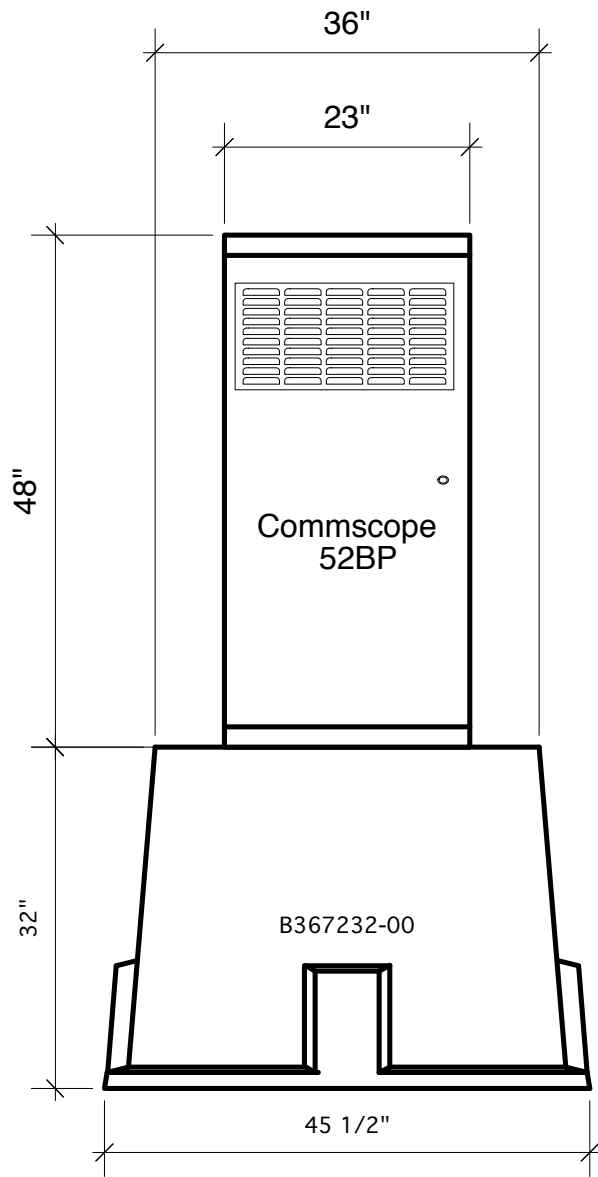

Drawing	G.04.J.A.2.518.A	MFG	Commscope	<i>Tunnel Mill Polymer, Inc.</i> 103 Main St. Po Box 23 Alden, IA 50006 Phone: 515.859.7629 Fax: 515.859.7706 Email: Sales@tunnelmill.com Website: Tunnelmill.com
Drawn By	Marcela Hoversten	Cabinet	52BP	
Date	08/05/09	Foundation	B367232-00	
Checked By	Brian Day	Vault	NA	
Date	00/00/00	Please check tunnelmill.com for the latest version of this drawing and for downloads in other drawing formats.		
Revision	A			
Revision Date	00/00/00			
Page	3 OF 8