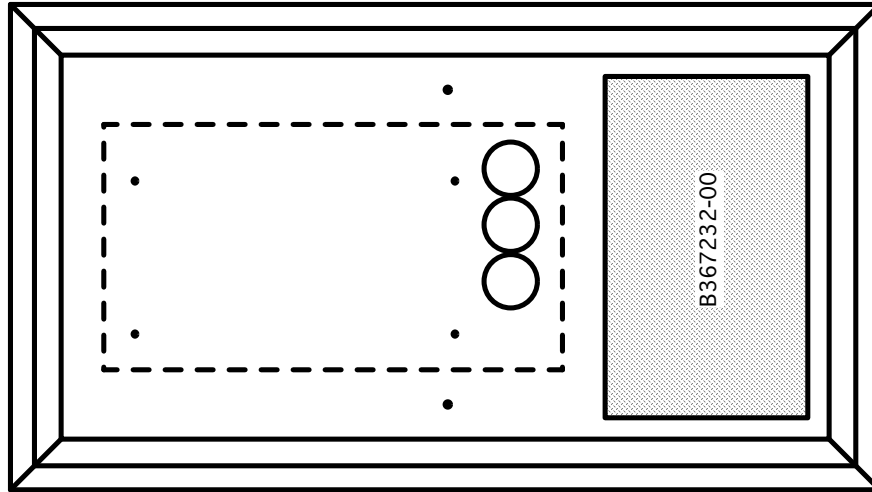

Drawing	G.04.J.A.2.518.A	MFG	Commscope	<i>Tunnel Mill Polymer, Inc.</i> 103 Main St. Po Box 23 Alden, IA 50006 Phone: 515.859.7629 Fax: 515.859.7706 Email: Sales@tunnelmill.com Website: Tunnelmill.com
Drawn By	Marcela Hoversten	Cabinet	52BP	
Date	08/05/09	Foundation	B367232-00	
Checked By	Brian Day	Vault	NA	
Date	00/00/00	Please check tunnelmill.com for the latest version of this drawing and for downloads in other drawing formats.		
Revision	A			
Revision Date	00/00/00			
Page	4 OF 8