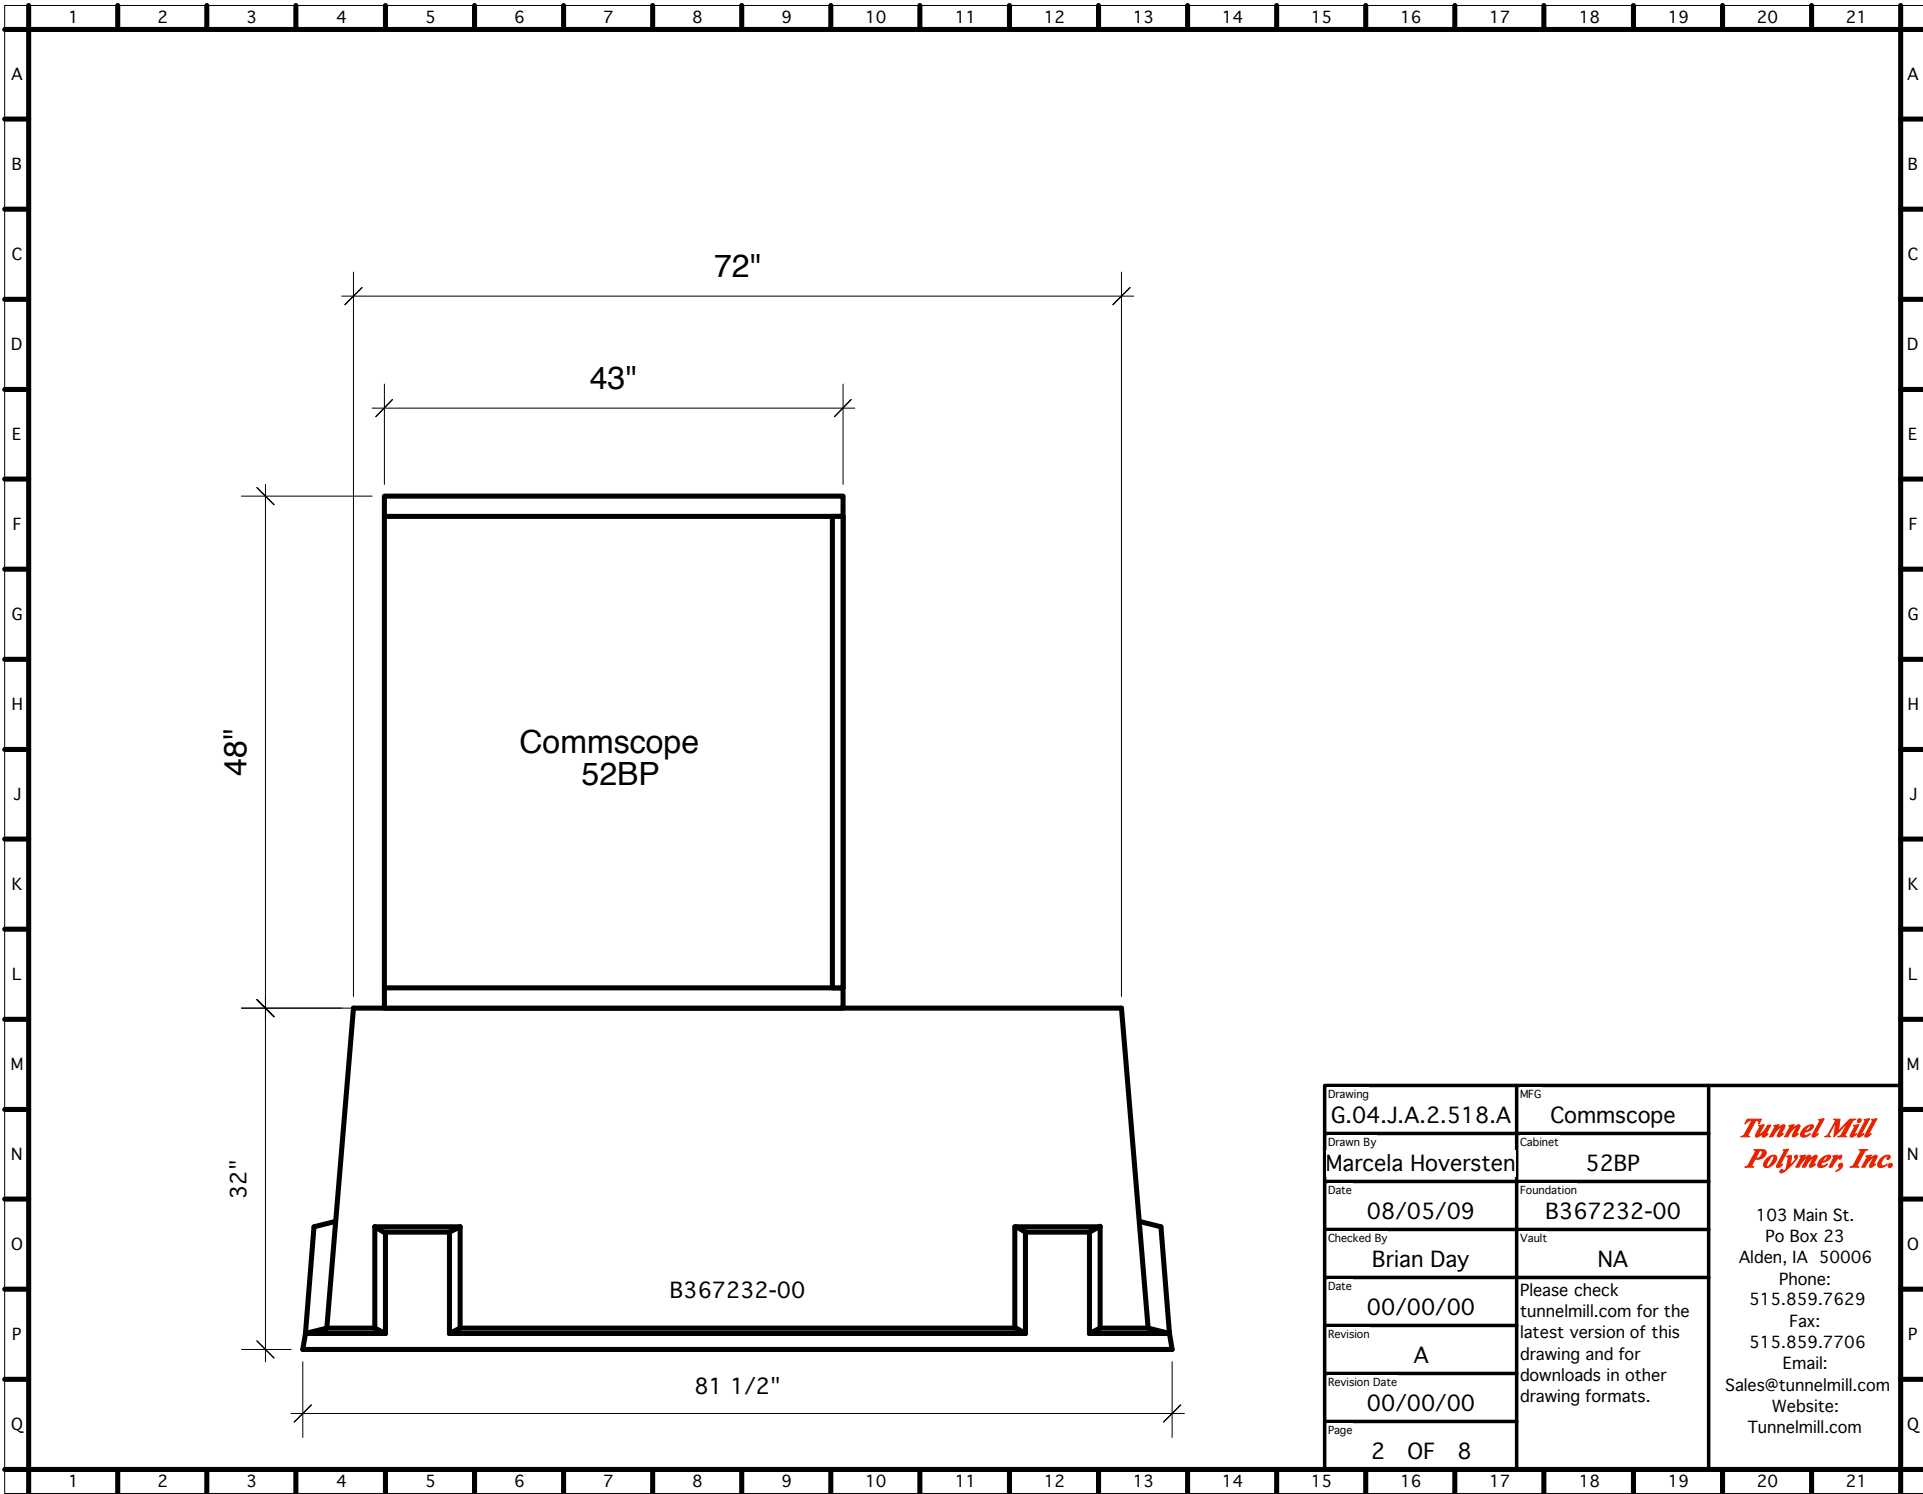

Drawing	G.04.J.A.2.518.A	MFG	Commscope
Drawn By	Marcela Hoversten	Cabinet	52BP
Date	08/05/09	Foundation	B367232-00
Checked By	Brian Day	Vault	NA
Date	00/00/00	Please check tunnelmill.com for the latest version of this drawing and for downloads in other drawing formats.	
Revision	A		
Revision Date	00/00/00		
Page	2 OF 8		