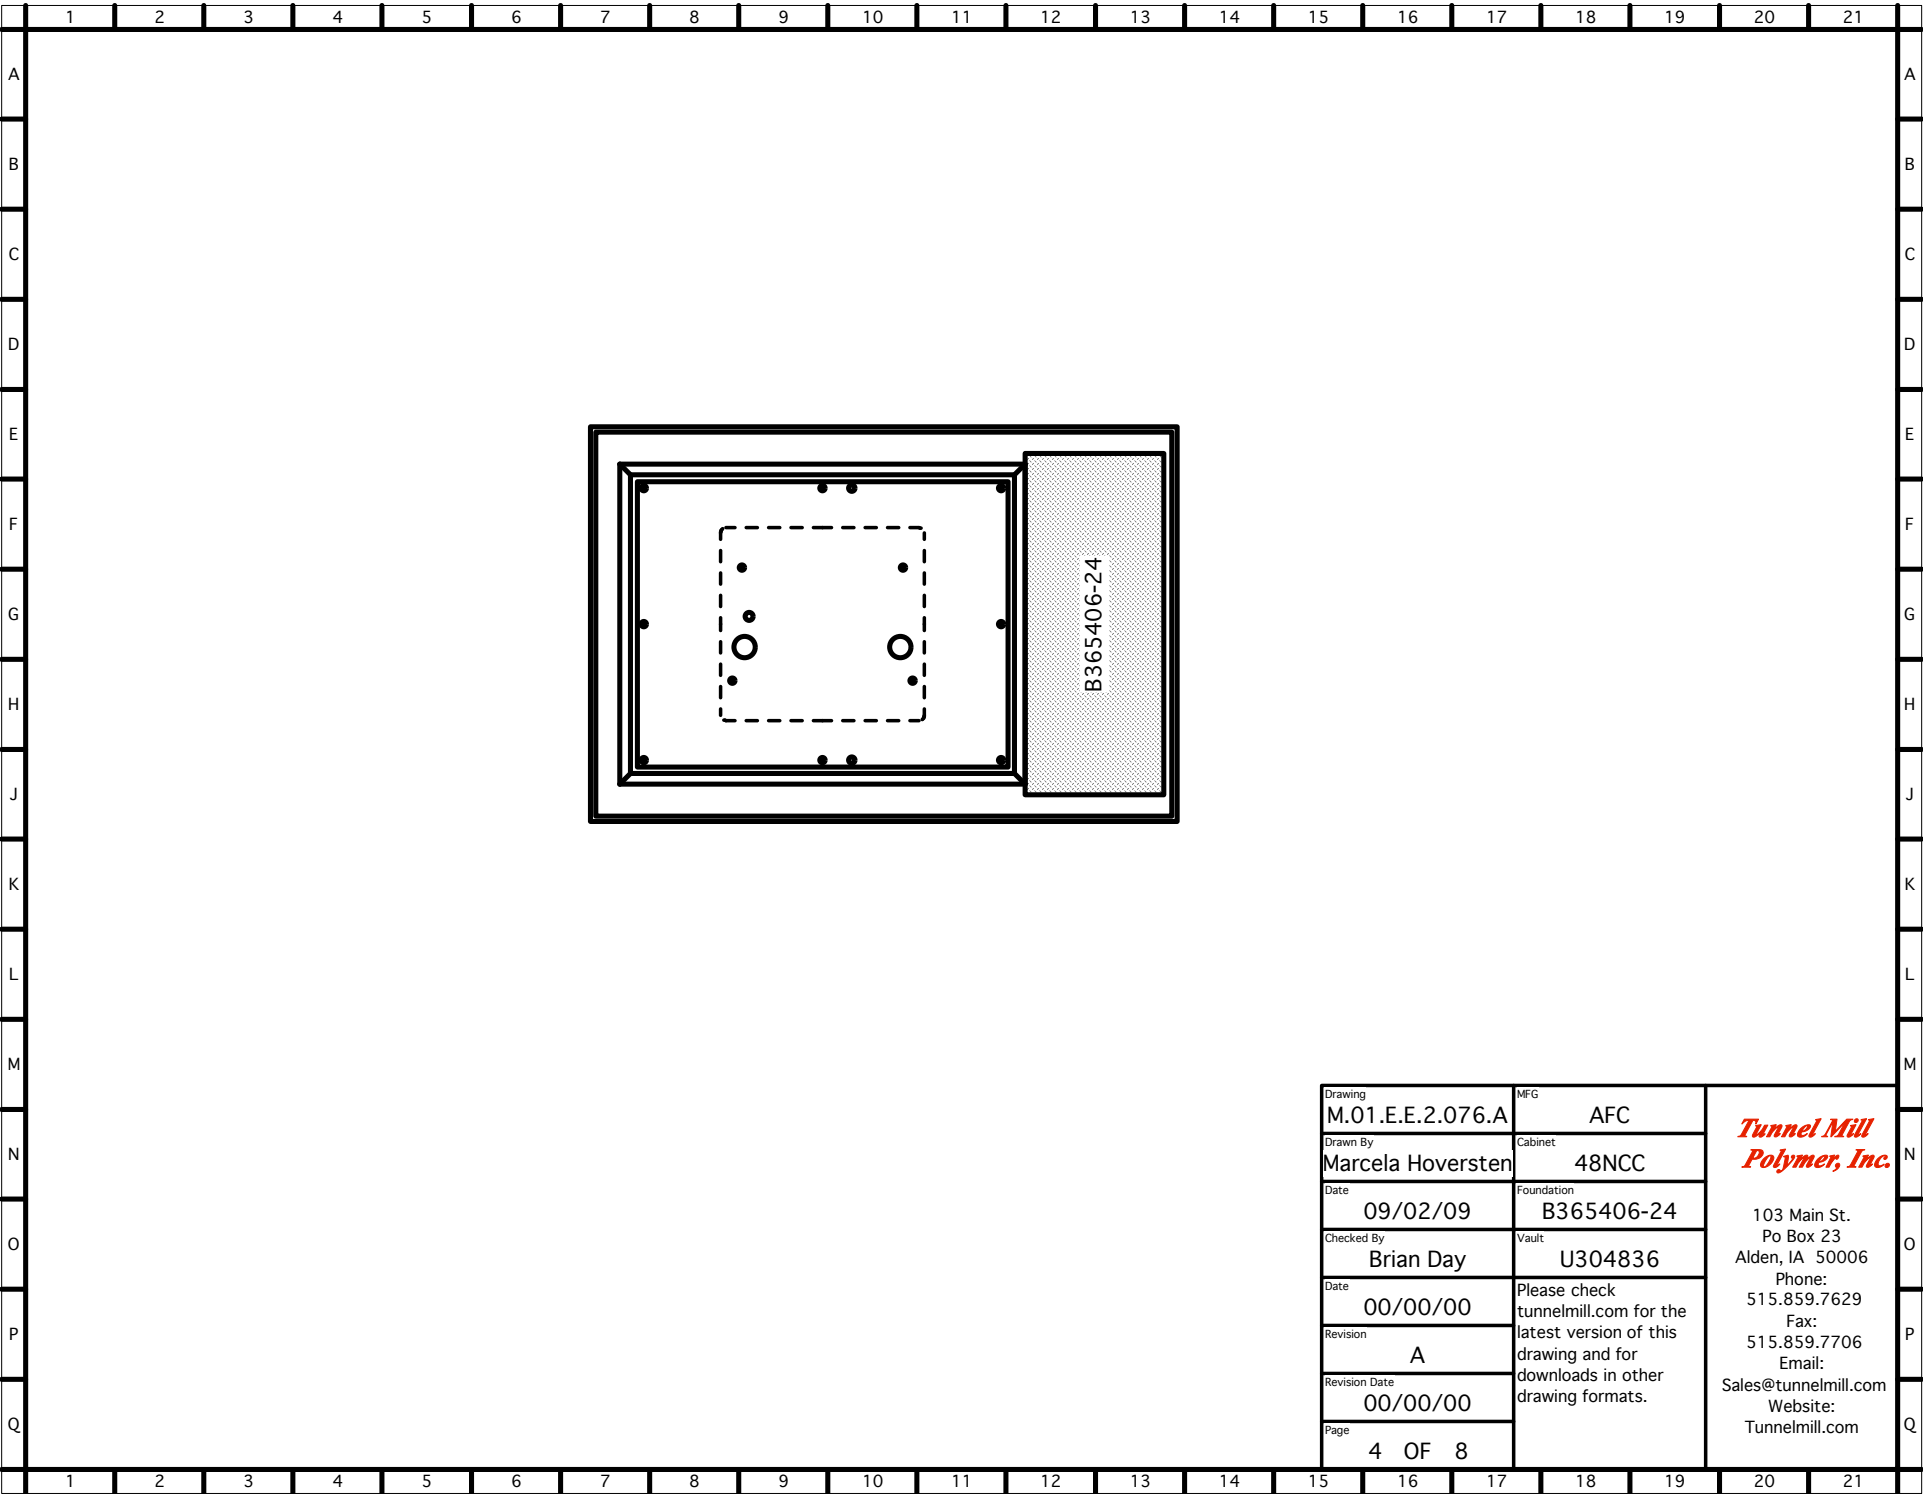

Drawing	M.01.E.E.2.076.A	MFG	AFC	<i>Tunnel Mill Polymer, Inc.</i> 103 Main St. Po Box 23 Alden, IA 50006 Phone: 515.859.7629 Fax: 515.859.7706 Email: Sales@tunnelmill.com Website: Tunnelmill.com
Drawn By	Marcela Hoversten	Cabinet	48NCC	
Date	09/02/09	Foundation	B365406-24	
Checked By	Brian Day	Vault	U304836	
Date	00/00/00	Please check tunnelmill.com for the latest version of this drawing and for downloads in other drawing formats.		
Revision	A			
Revision Date	00/00/00			
Page	4 OF 8