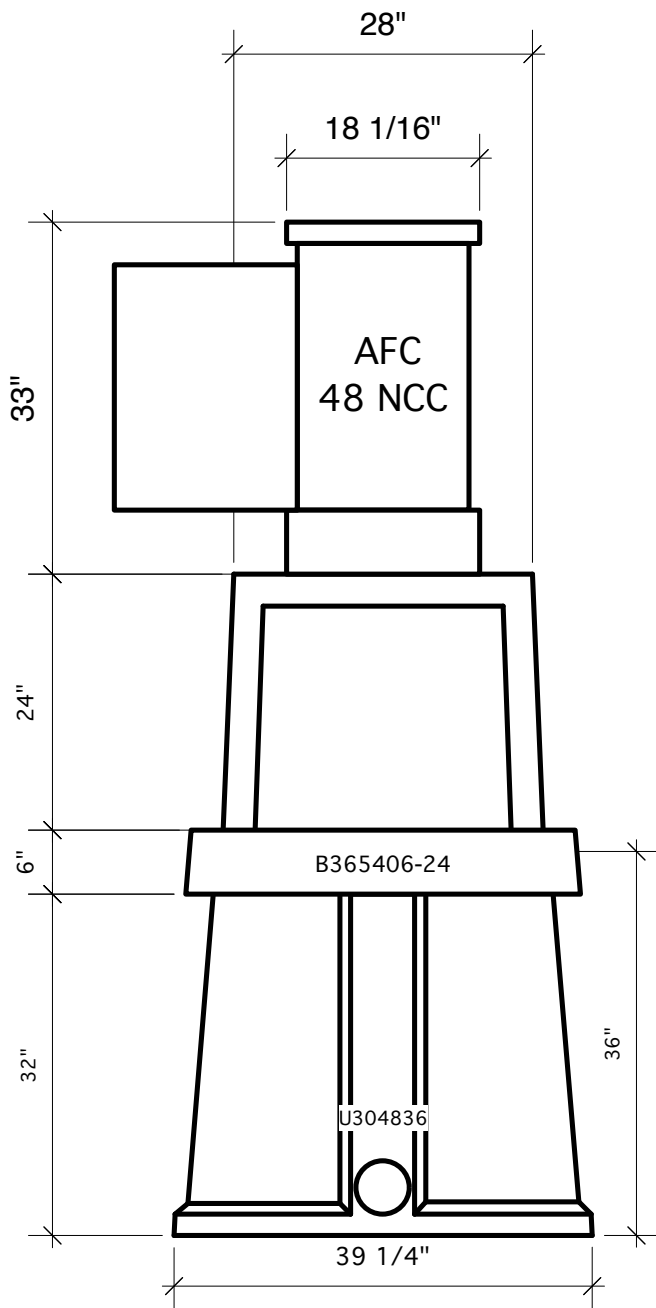

Drawing	M.01.E.E.2.076.A	MFG	AFC	<i>Tunnel Mill Polymer, Inc.</i> 103 Main St. Po Box 23 Alden, IA 50006 Phone: 515.859.7629 Fax: 515.859.7706 Email: Sales@tunnelmill.com Website: Tunnelmill.com
Drawn By	Marcela Hoversten	Cabinet	48NCC	
Date	09/02/09	Foundation	B365406-24	
Checked By	Brian Day	Vault	U304836	
Date	00/00/00	Please check tunnelmill.com for the latest version of this drawing and for downloads in other drawing formats.		
Revision	A			
Revision Date	00/00/00			
Page	1 OF 8			

Drawing	MFG	<i>Tunnel Mill Polymer, Inc.</i> 103 Main St. Po Box 23 Alden, IA 50006 Phone: 515.859.7629 Fax: 515.859.7706 Email: Sales@tunnelmill.com Website: Tunnelmill.com
Drawn By	Cabinet	
Date	Foundation	
Checked By	Vault	
Revision		
M.01.E.E.2.076.A	AFC	
Marcela Hoversten	48NCC	
09/02/09	B365406-24	
Brian Day	U304836	
00/00/00	Please check tunnelmill.com for the latest version of this drawing and for downloads in other drawing formats.	
A		
Revision Date		
00/00/00		
Page		
2 OF 8		