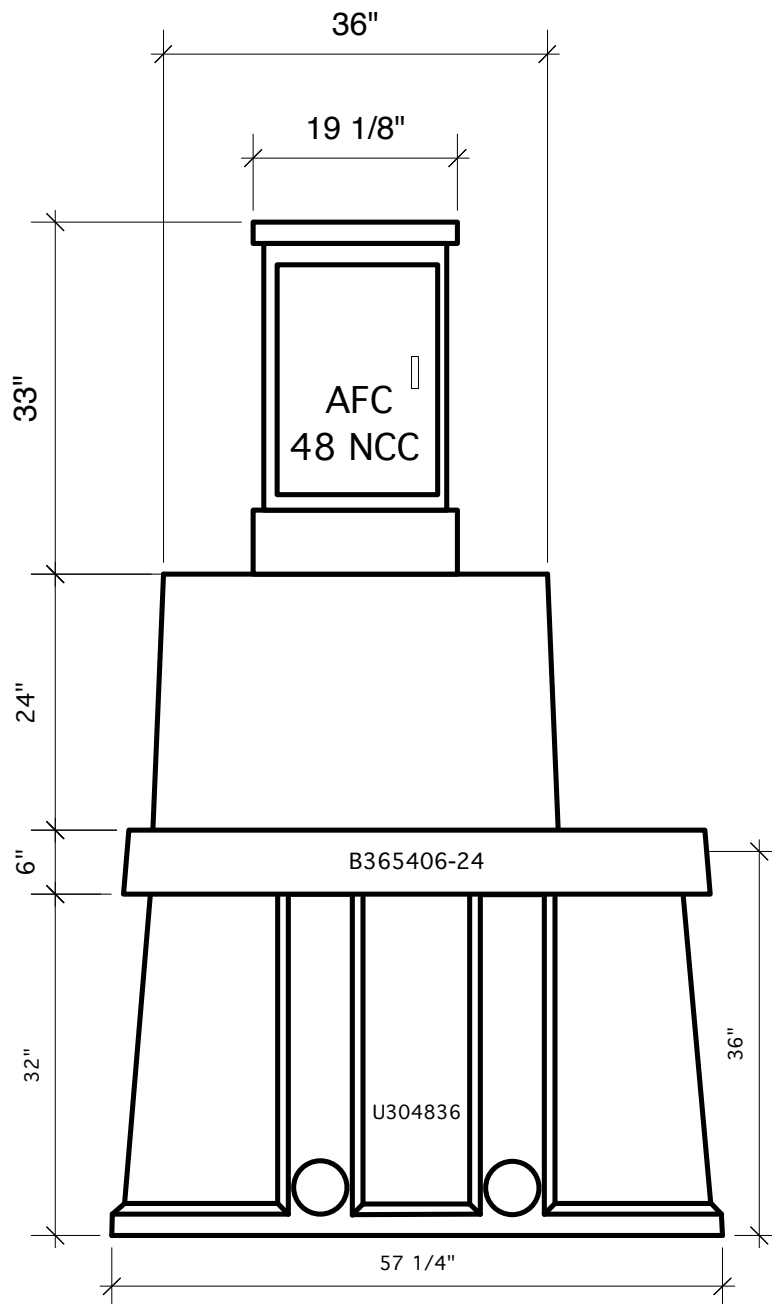

Drawing	MFG	<i>Tunnel Mill Polymer, Inc.</i> 103 Main St. Po Box 23 Alden, IA 50006 Phone: 515.859.7629 Fax: 515.859.7706 Email: Sales@tunnelmill.com Website: Tunnelmill.com
Drawn By	Cabinet	
Date	Foundation	
Checked By	Vault	
Revision		
M.01.E.E.2.076.A	AFC	
Marcela Hoversten	48NCC	
09/02/09	B365406-24	
Brian Day	U304836	
00/00/00	Please check tunnelmill.com for the latest version of this drawing and for downloads in other drawing formats.	
A		
Revision Date		
00/00/00		
Page		
2 OF 8		