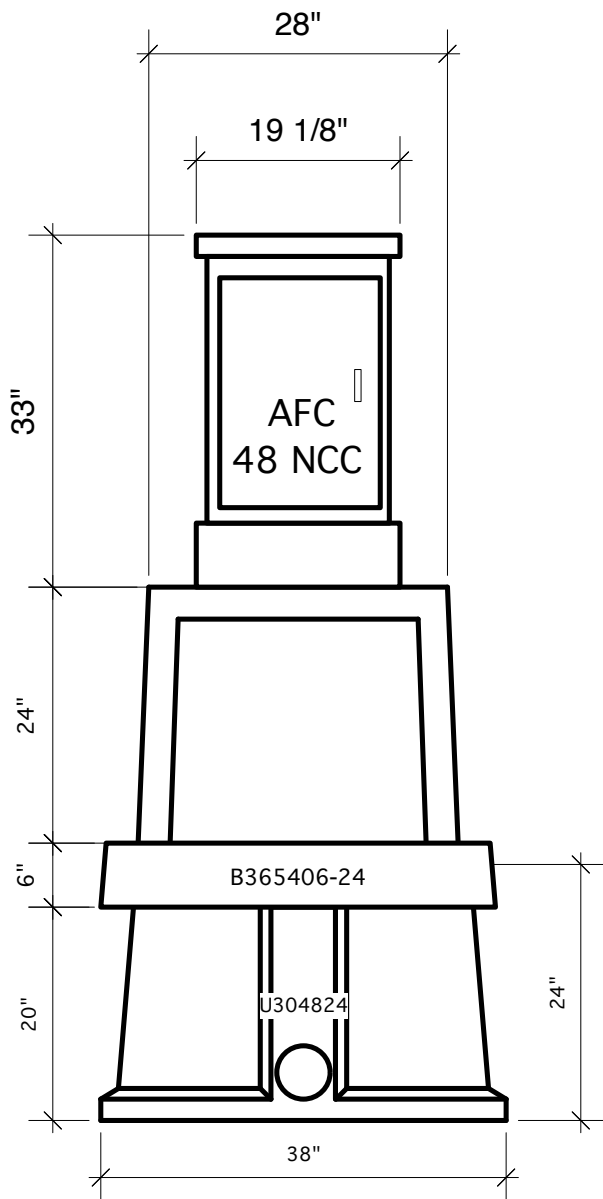

Drawing	M.01.E.D.1.075.A	MFG	AFC	<i>Tunnel Mill Polymer, Inc.</i> 103 Main St. Po Box 23 Alden, IA 50006 Phone: 515.859.7629 Fax: 515.859.7706 Email: Sales@tunnelmill.com Website: Tunnelmill.com
Drawn By	Marcela Hoversten	Cabinet	48NCC	
Date	00/00/09	Foundation	B365406-24	
Checked By	Brian Day	Vault	U304824	
Date	09/02/09	Please check tunnelmill.com for the latest version of this drawing and for downloads in other drawing formats.		
Revision	A			
Revision Date	00/00/00			
Page	3 OF 8