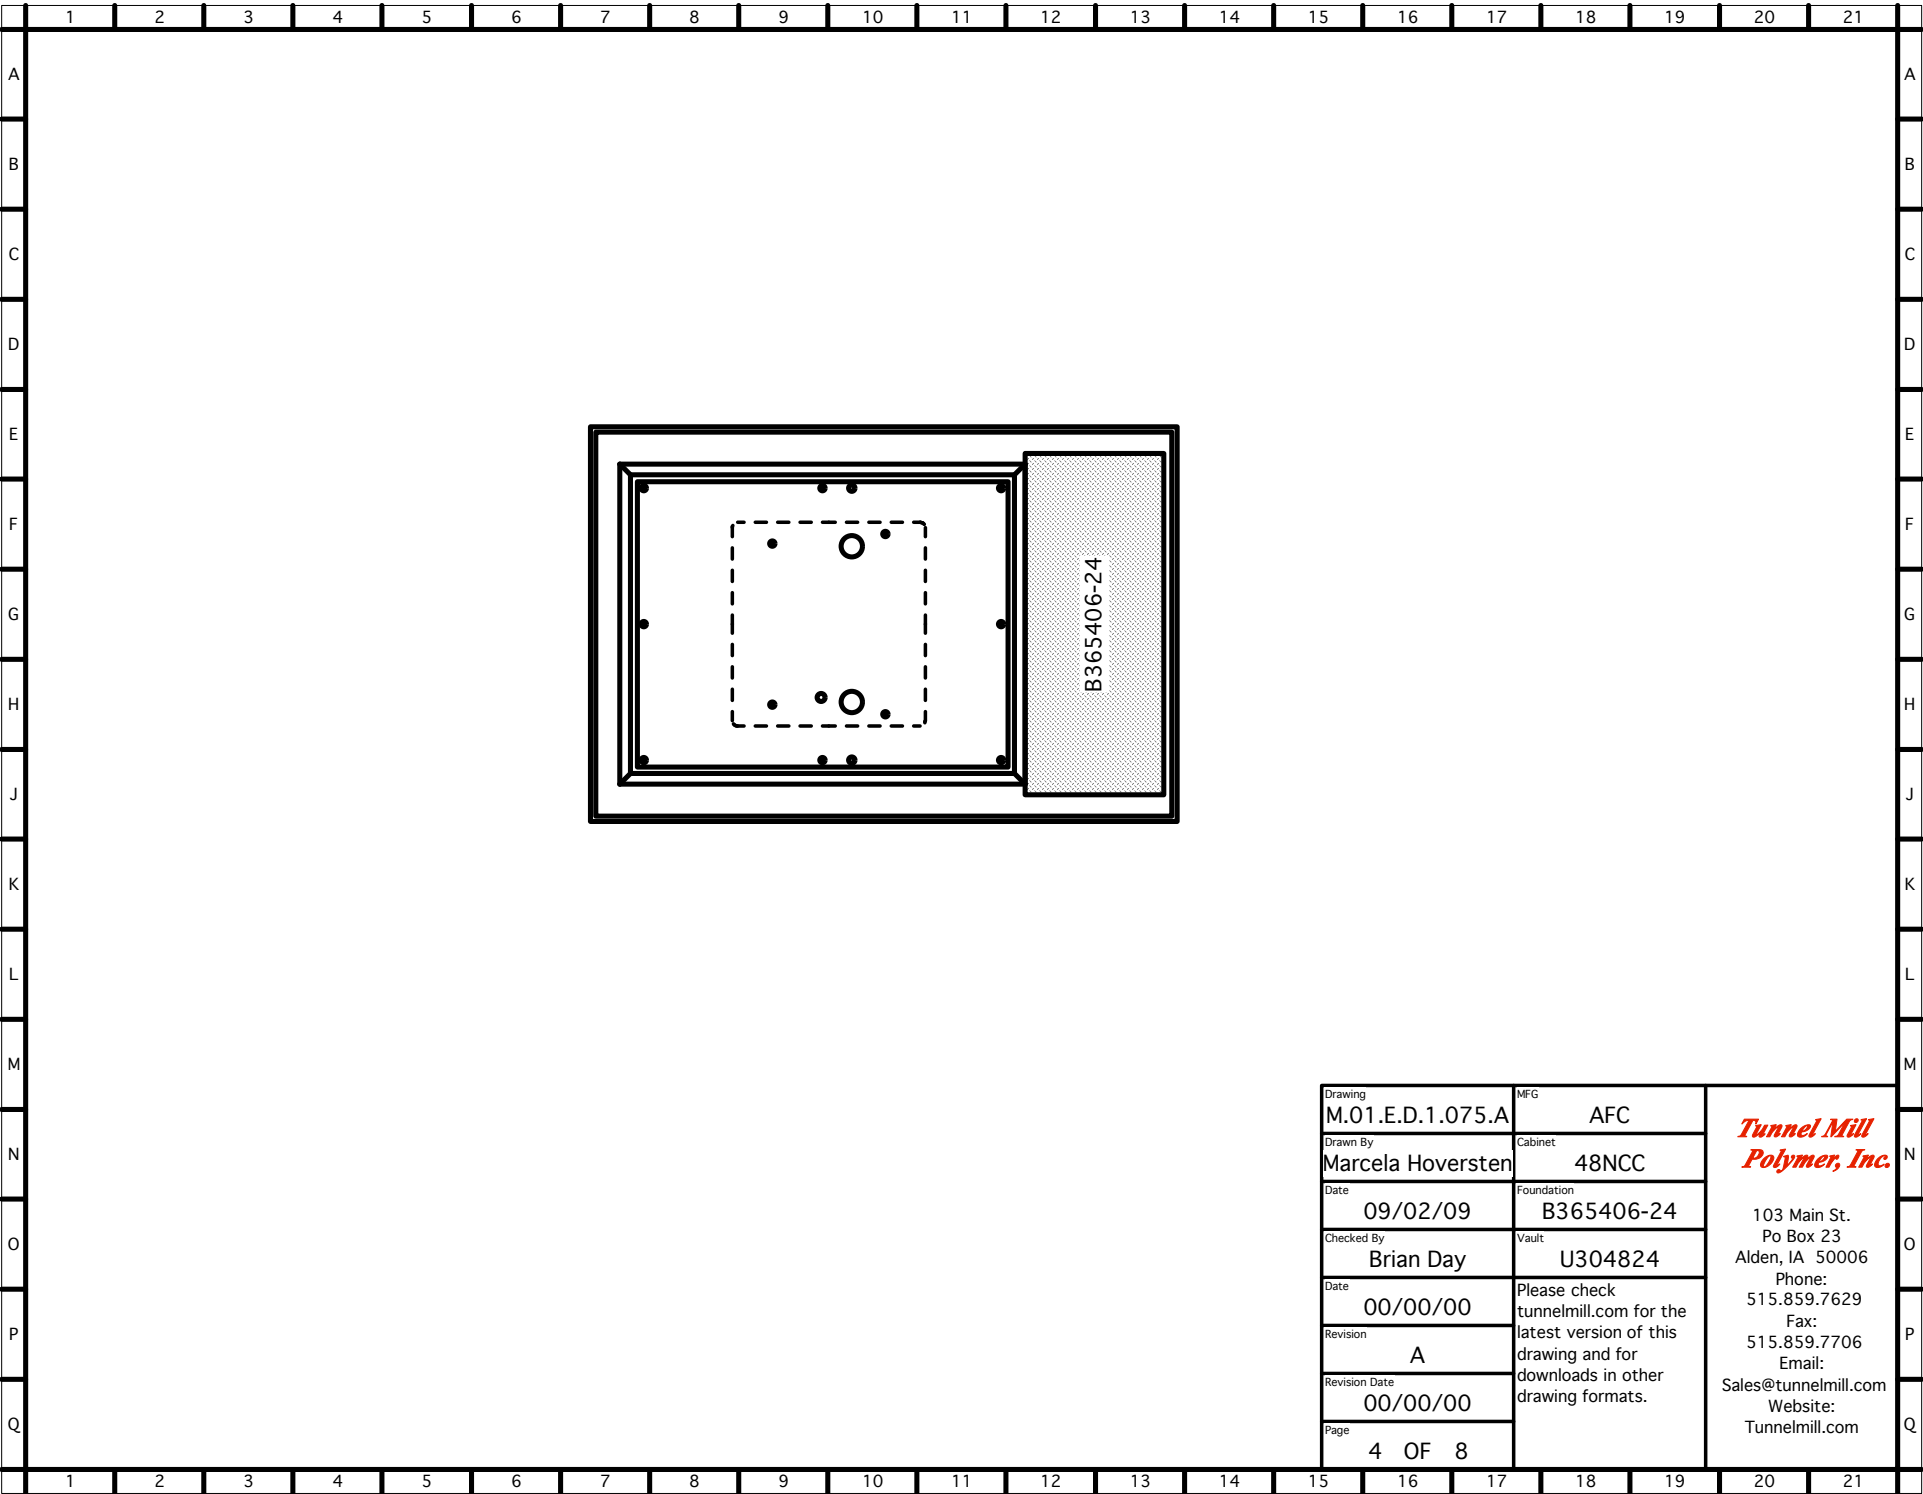

Drawing	M.01.E.D.1.075.A	MFG	AFC	<i>Tunnel Mill Polymer, Inc.</i> 103 Main St. Po Box 23 Alden, IA 50006 Phone: 515.859.7629 Fax: 515.859.7706 Email: Sales@tunnelmill.com Website: Tunnelmill.com
Drawn By	Marcela Hoversten	Cabinet	48NCC	
Date	09/02/09	Foundation	B365406-24	
Checked By	Brian Day	Vault	U304824	
Date	00/00/00	Please check tunnelmill.com for the latest version of this drawing and for downloads in other drawing formats.		
Revision	A			
Revision Date	00/00/00			
Page	4 OF 8