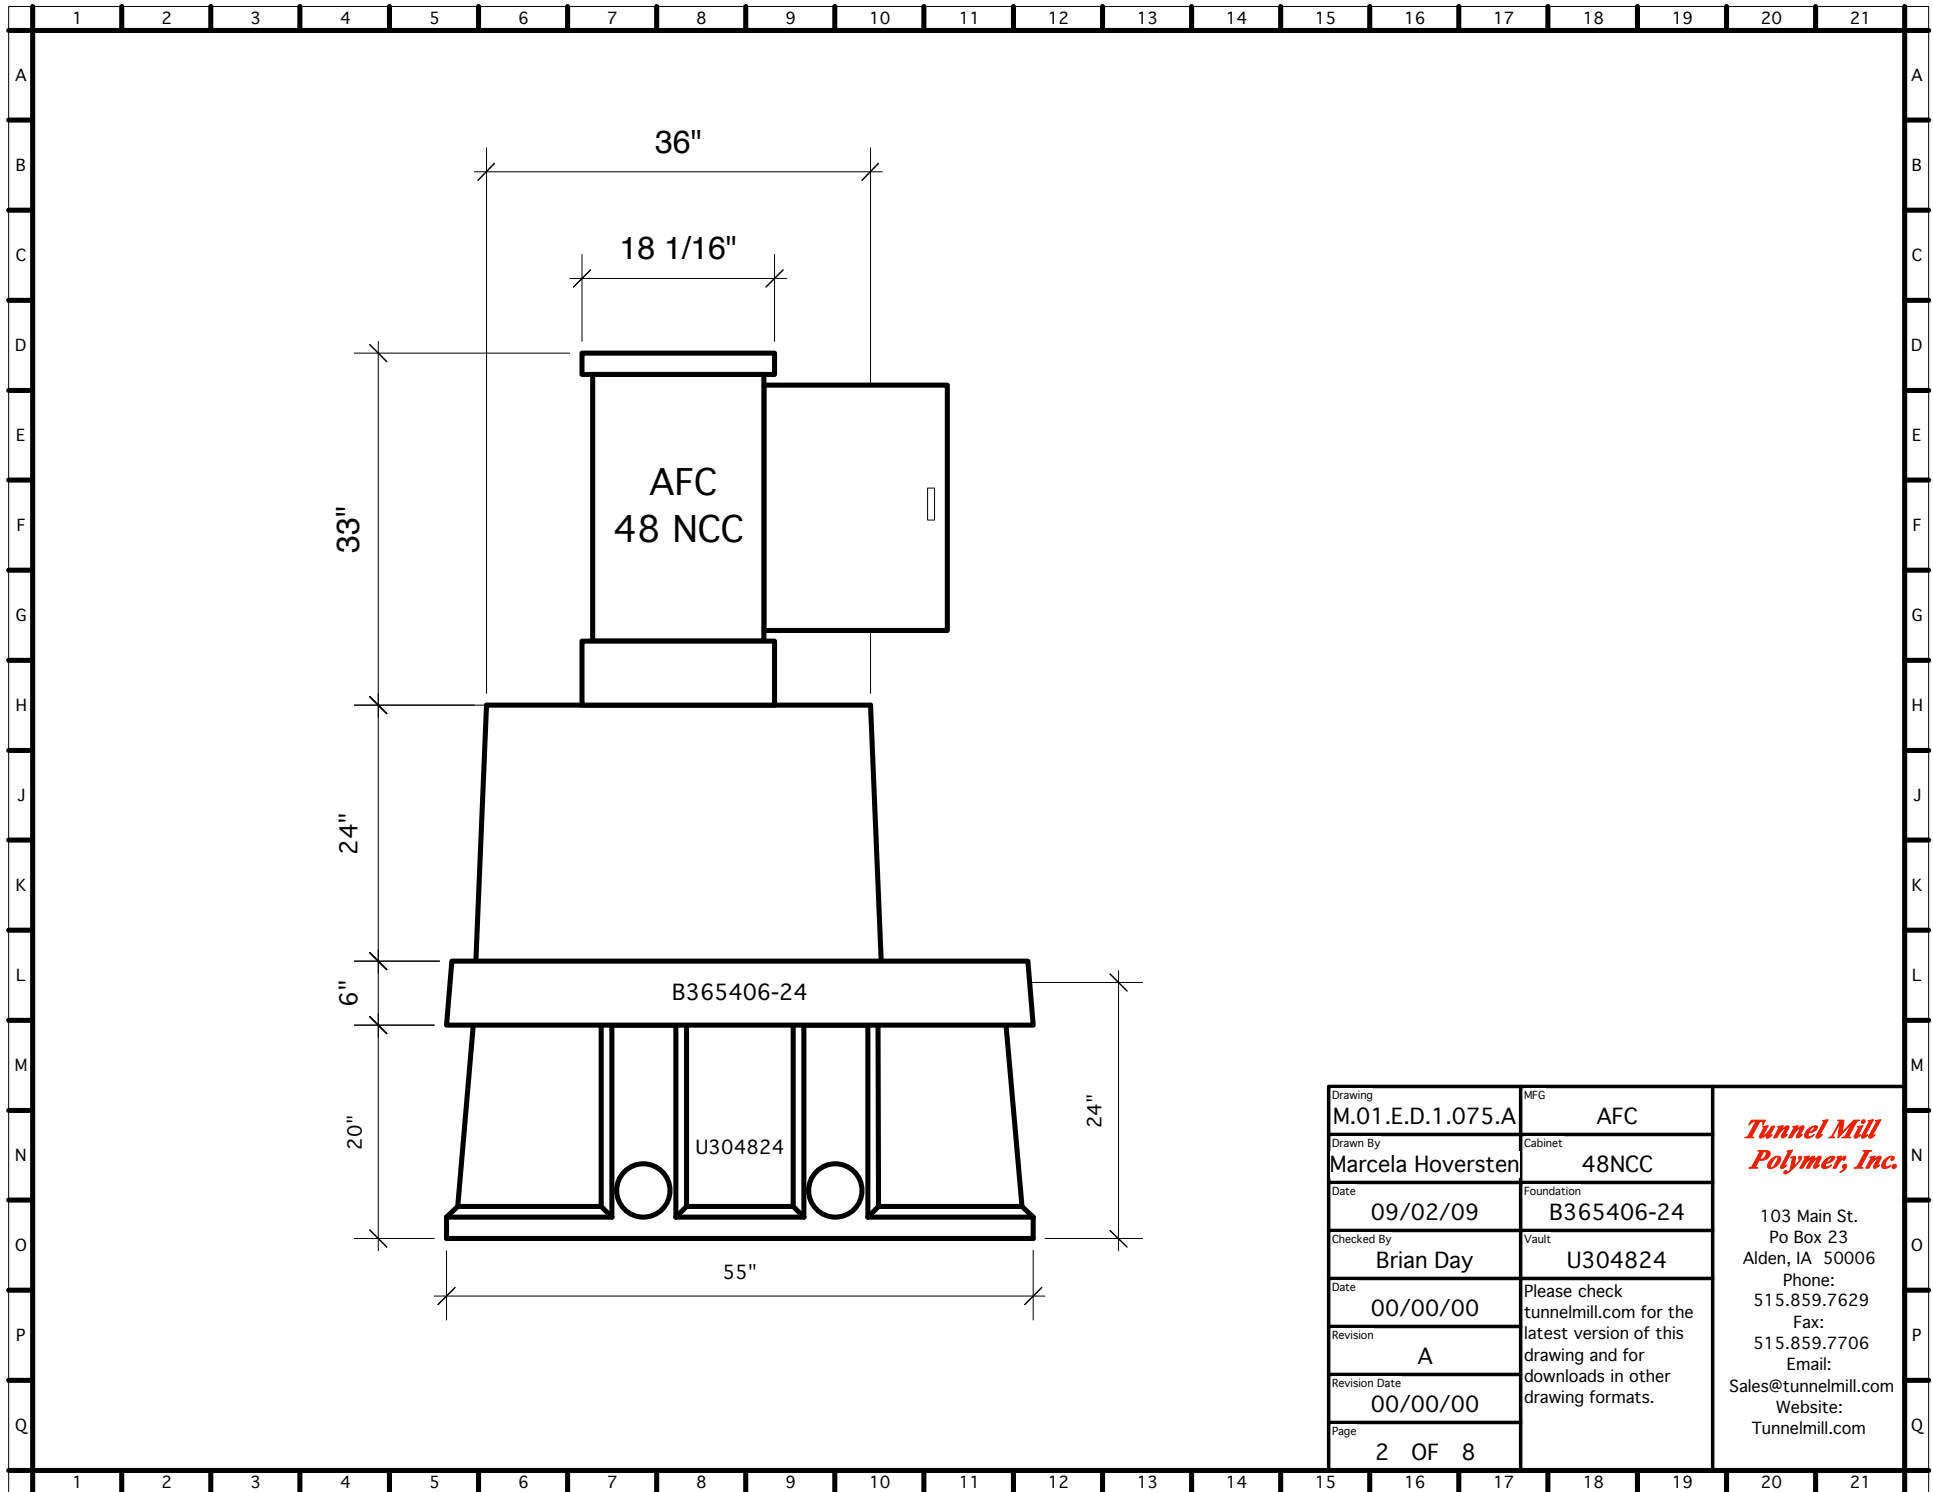

Drawing	M.01.E.D.1.075.A	MFG	AFC	<i>Tunnel Mill Polymer, Inc.</i> 103 Main St. Po Box 23 Alden, IA 50006 Phone: 515.859.7629 Fax: 515.859.7706 Email: Sales@tunnelmill.com Website: Tunnelmill.com
Drawn By	Marcela Hoversten	Cabinet	48NCC	
Date	09/02/09	Foundation	B365406-24	
Checked By	Brian Day	Vault	U304824	
Date	00/00/00	Please check tunnelmill.com for the latest version of this drawing and for downloads in other drawing formats.		
Revision	A			
Revision Date	00/00/00			
Page	1 OF 8			