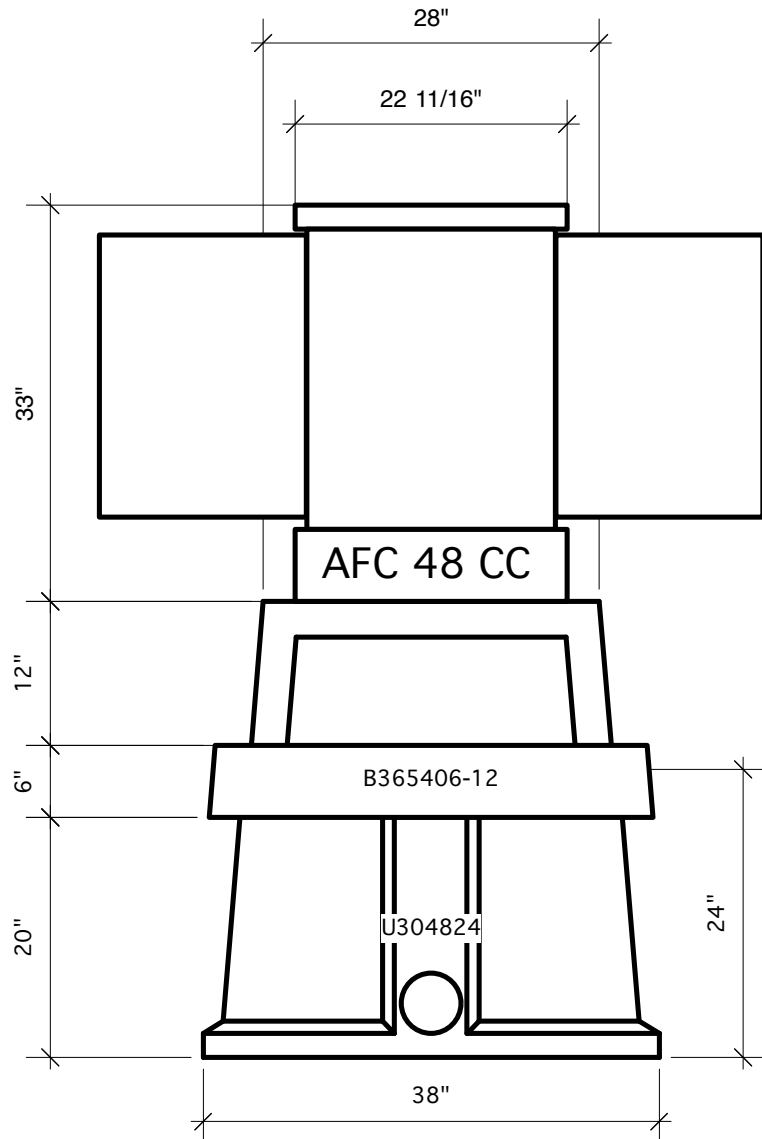

Drawing	M.02.D.D.2.528.A	MFG	AFC	<i>Tunnel Mill Polymer, Inc.</i> 103 Main St. Po Box 23 Alden, IA 50006 Phone: 515.859.7629 Fax: 515.859.7706 Email: Sales@tunnelmill.com Website: Tunnelmill.com
Drawn By	Marcela Hoversten	Cabinet	48CC	
Date	09/12/09	Foundation	B365406-12_AP	
Checked By	Brian Day	Vault	U304824	
Date	00/00/00	Please check tunnelmill.com for the latest version of this drawing and for downloads in other drawing formats.		
Revision	A			
Revision Date	00/00/00			
Page	3 OF 8