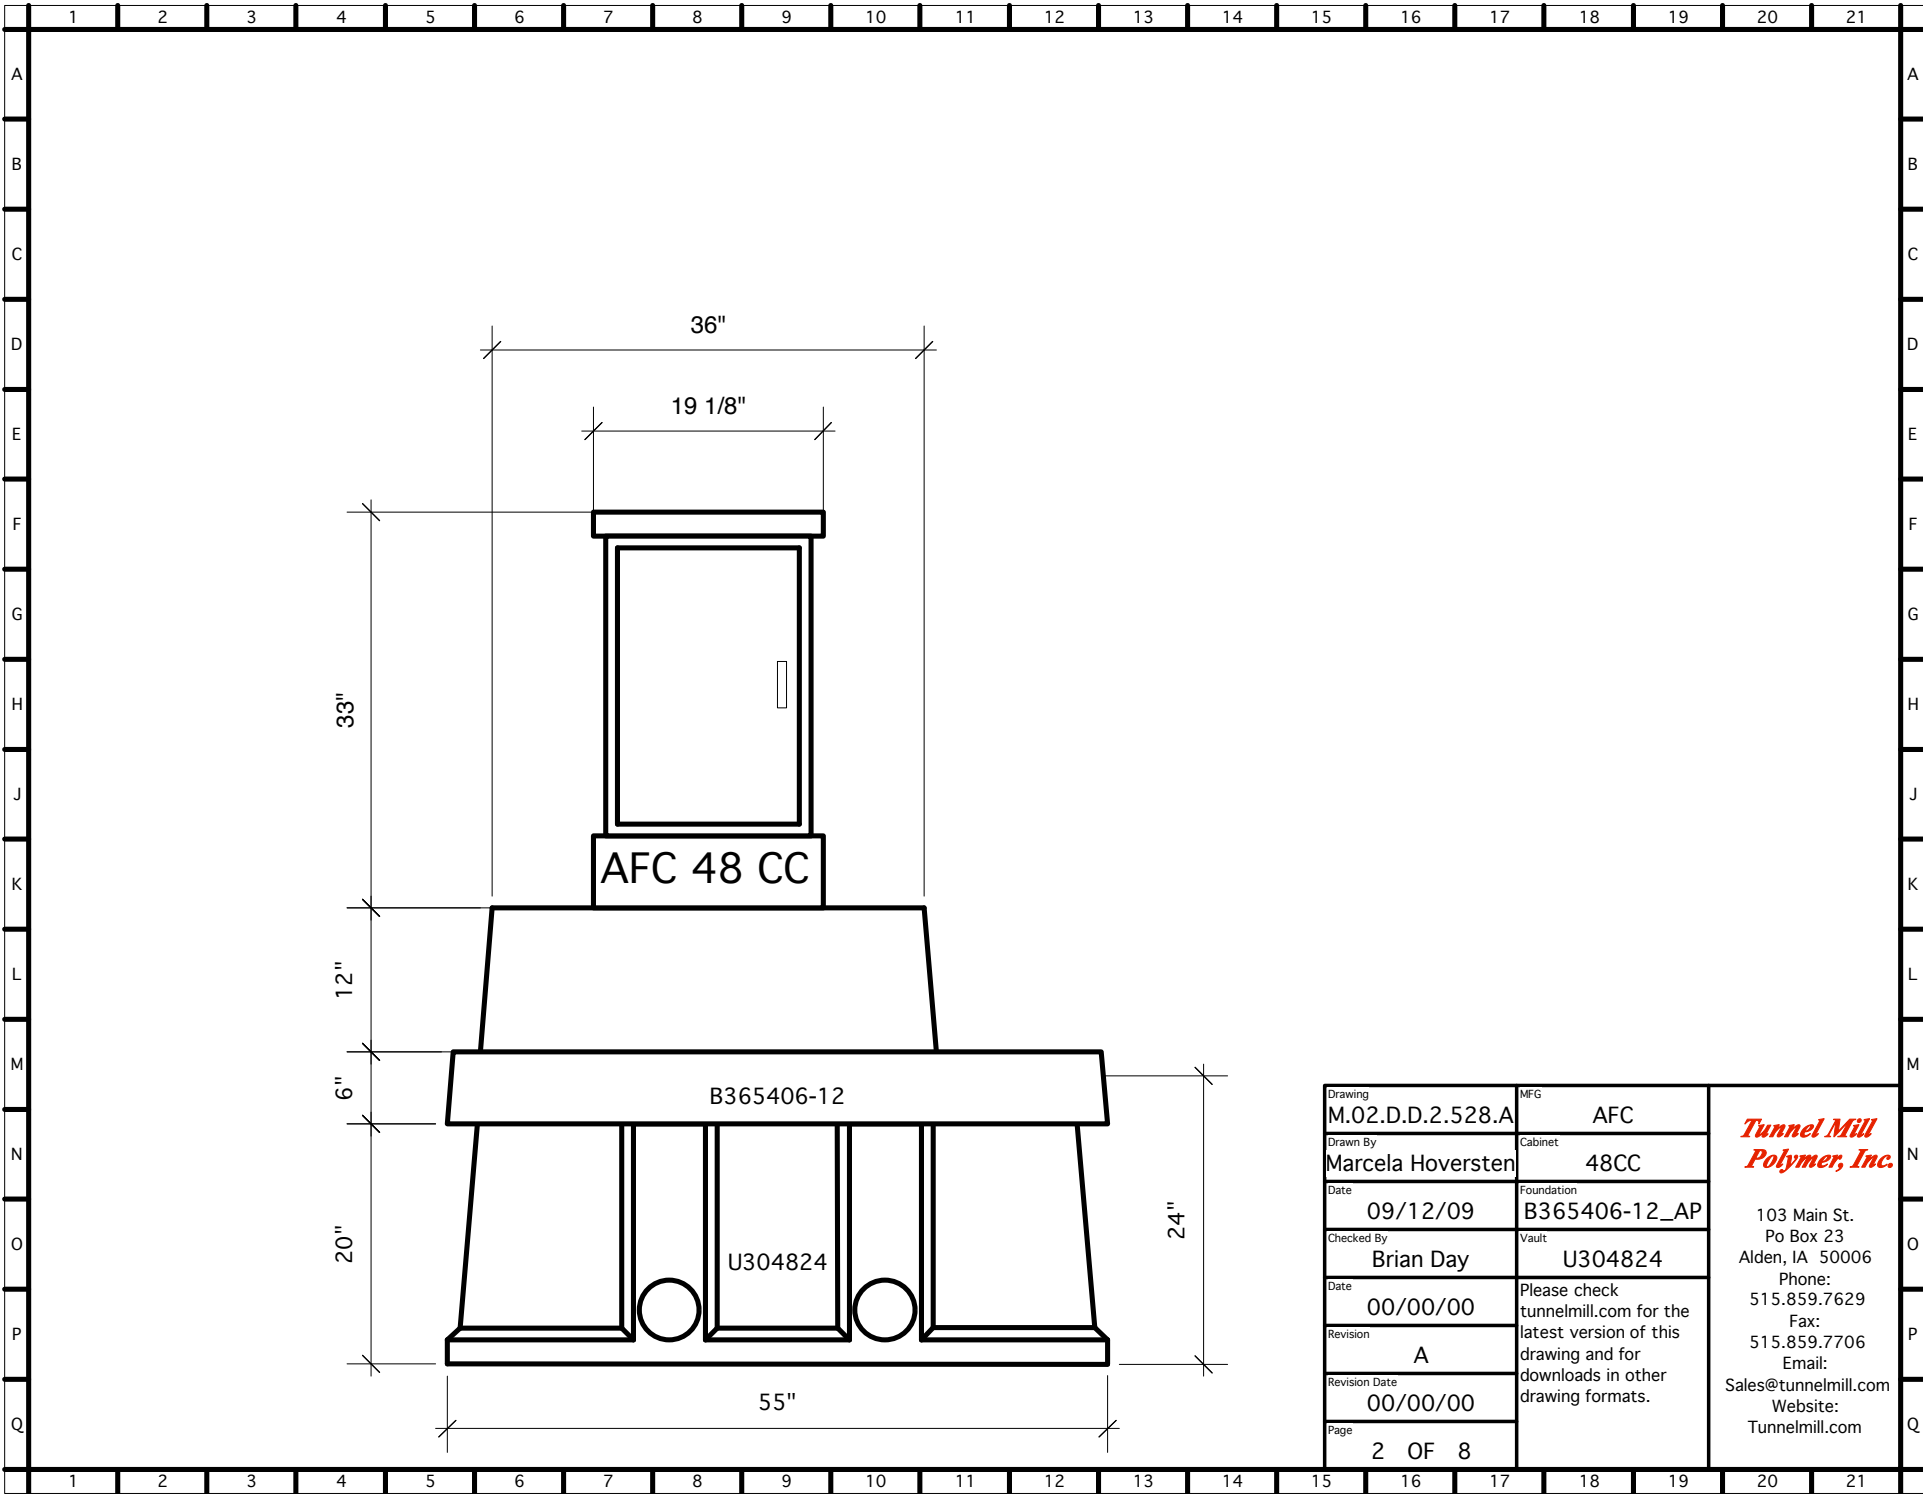

Drawing	MFG
M.02.D.D.2.528.A	AFC
Drawn By	Cabinet
Marcela Hoversten	48CC
Date	Foundation
09/12/09	B365406-12_AP
Checked By	Vault
Brian Day	U304824
Date	Please check tunnelmill.com for the latest version of this drawing and for downloads in other drawing formats.
00/00/00	
Revision	
A	
Revision Date	
00/00/00	
Page	
2 OF 8	