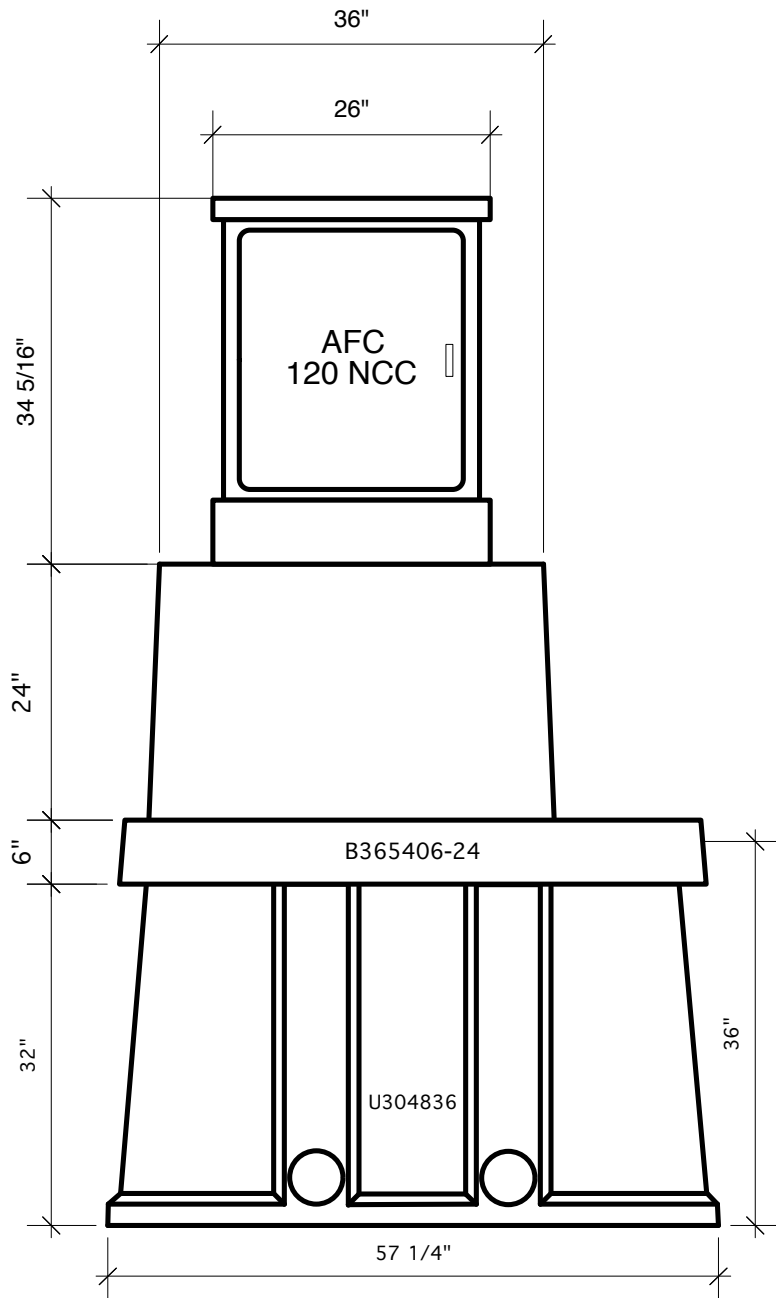

Drawing	M.03.E.E.2.532.A	MFG	AFC	<i>Tunnel Mill Polymer, Inc.</i> 103 Main St. Po Box 23 Alden, IA 50006 Phone: 515.859.7629 Fax: 515.859.7706 Email: Sales@tunnelmill.com Website: Tunnelmill.com
Drawn By	Marcela Hoversten	Cabinet	120NCC	
Date	09/05/09	Foundation	B365406-24	
Checked By	Brian Day	Vault	U304836	
Date	00/00/00	Please check tunnelmill.com for the latest version of this drawing and for downloads in other drawing formats.		
Revision	A			
Revision Date	00/00/00			
Page	1 OF 8			