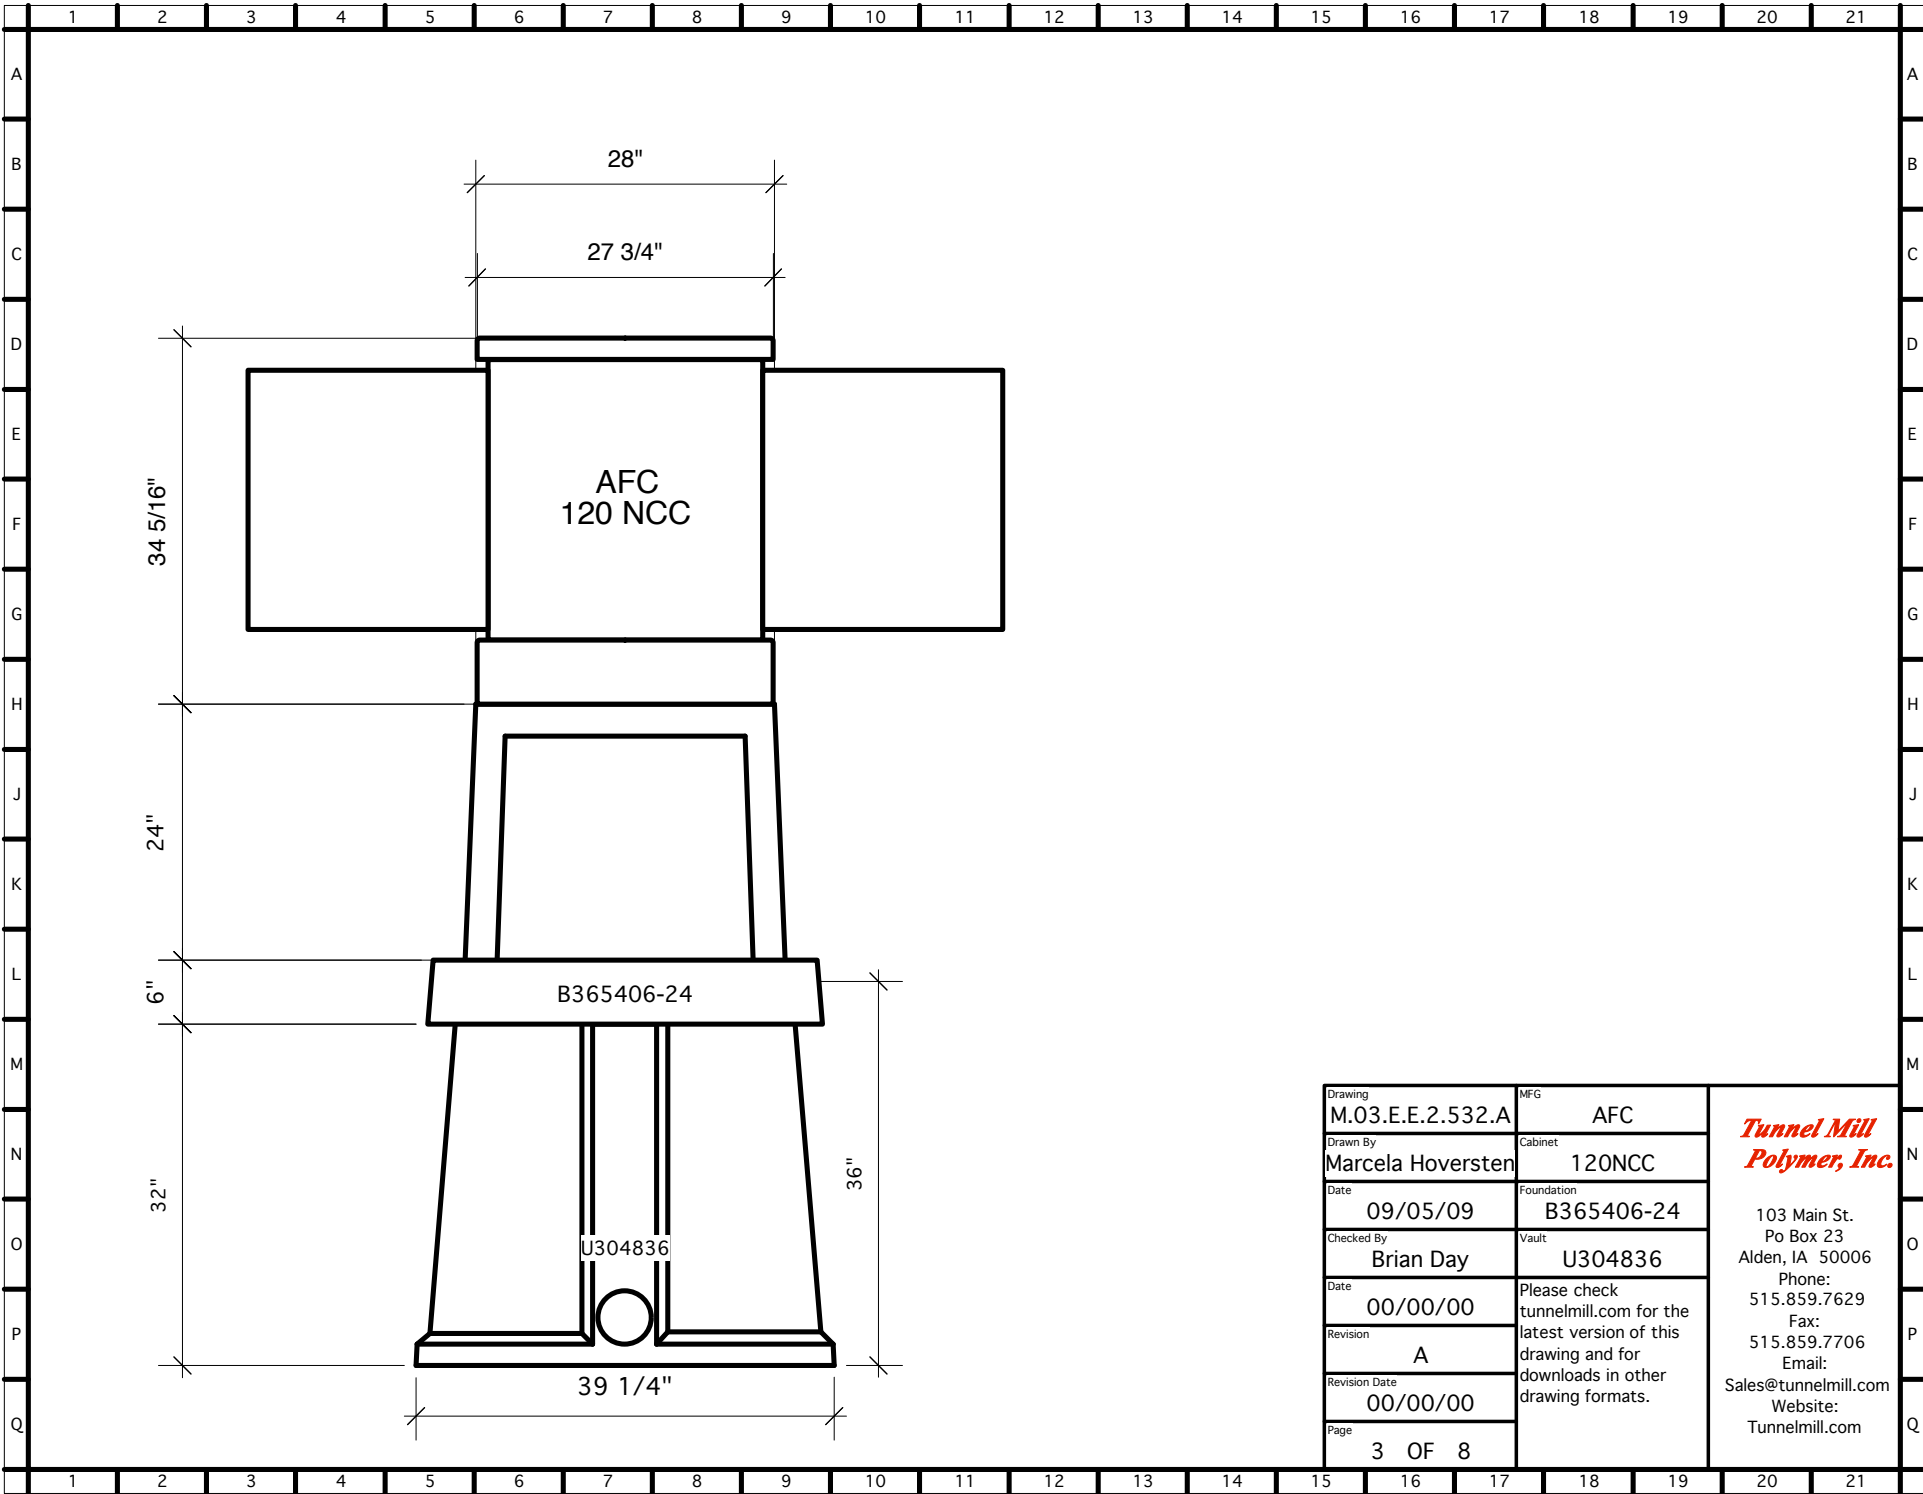

Drawing	M.03.E.E.2.532.A	MFG	AFC	<i>Tunnel Mill Polymer, Inc.</i> 103 Main St. Po Box 23 Alden, IA 50006 Phone: 515.859.7629 Fax: 515.859.7706 Email: Sales@tunnelmill.com Website: Tunnelmill.com
Drawn By	Marcela Hoversten	Cabinet	120NCC	
Date	09/05/09	Foundation	B365406-24	
Checked By	Brian Day	Vault	U304836	
Date	00/00/00	Please check tunnelmill.com for the latest version of this drawing and for downloads in other drawing formats.		
Revision	A			
Revision Date	00/00/00			
Page	3 OF 8