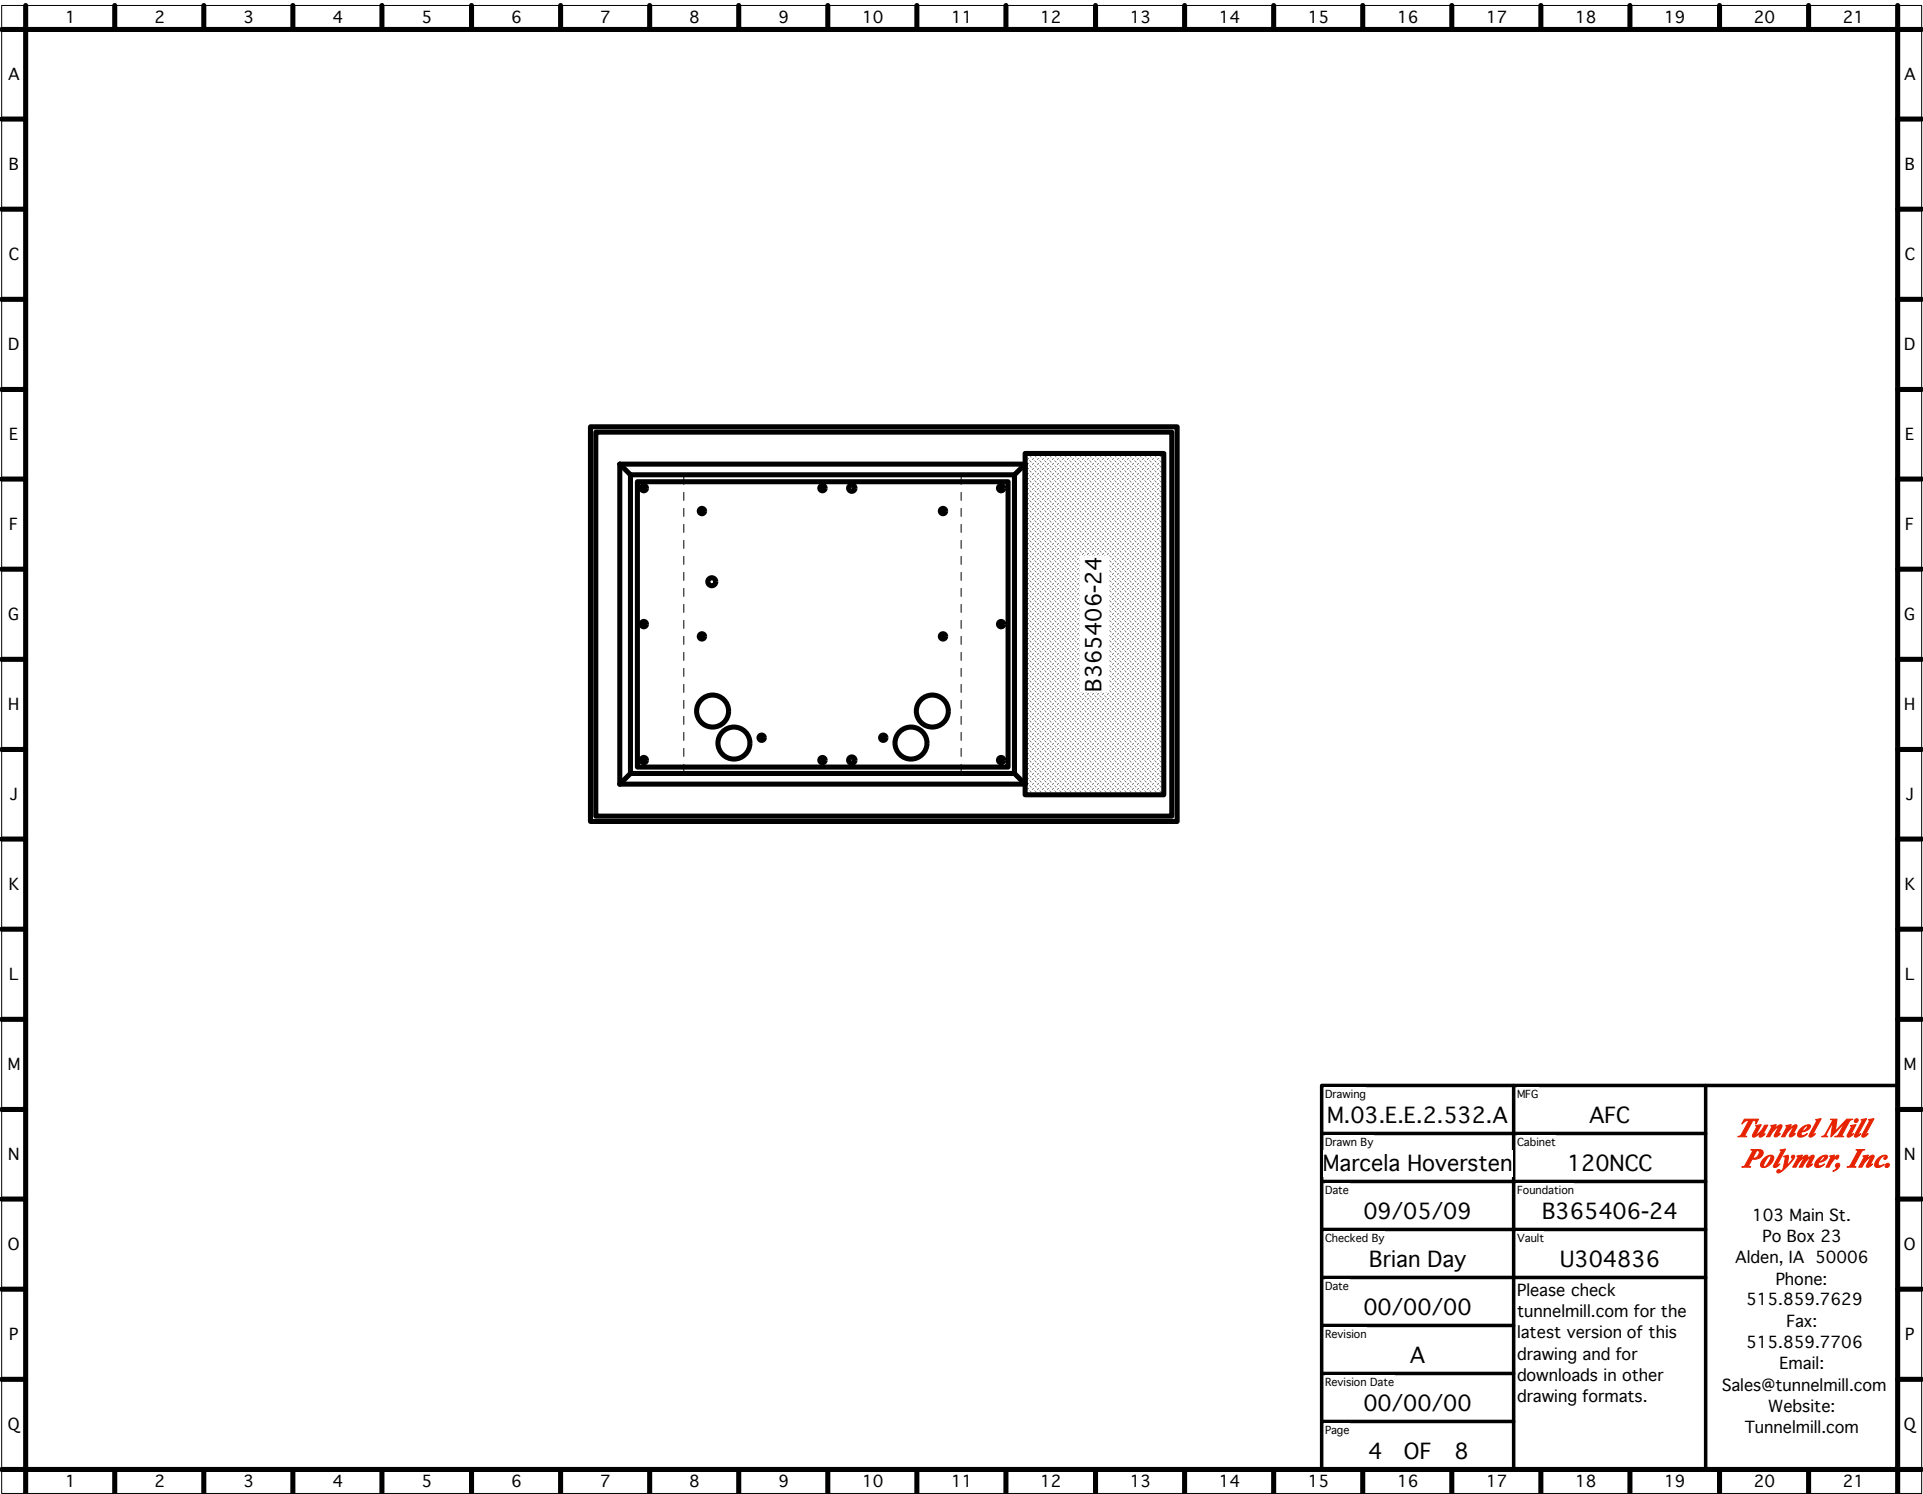

Drawing	M.03.E.E.2.532.A	MFG	AFC	<i>Tunnel Mill Polymer, Inc.</i> 103 Main St. Po Box 23 Alden, IA 50006 Phone: 515.859.7629 Fax: 515.859.7706 Email: Sales@tunnelmill.com Website: Tunnelmill.com
Drawn By	Marcela Hoversten	Cabinet	120NCC	
Date	09/05/09	Foundation	B365406-24	
Checked By	Brian Day	Vault	U304836	
Date	00/00/00	Please check tunnelmill.com for the latest version of this drawing and for downloads in other drawing formats.		
Revision	A			
Revision Date	00/00/00			
Page	4 OF 8